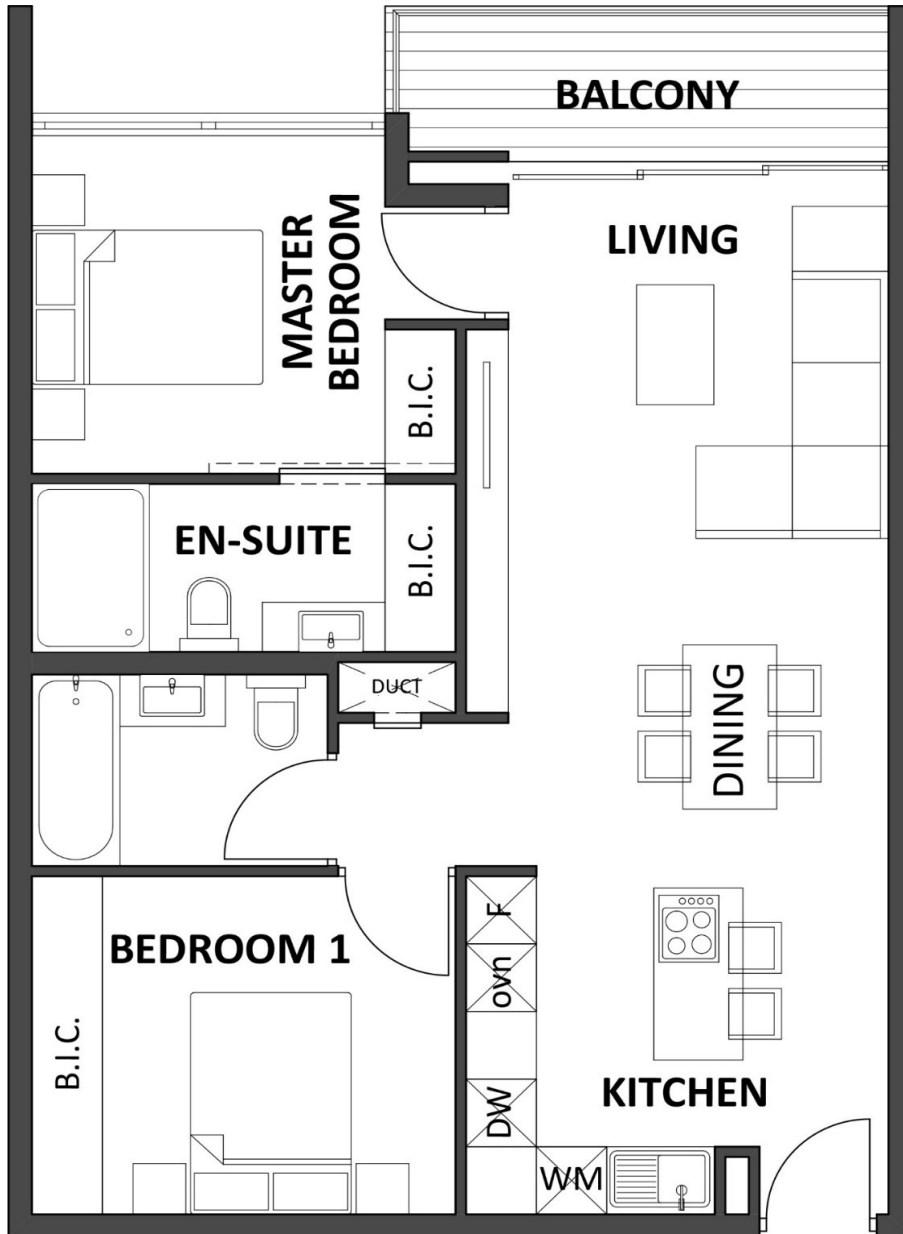

TYPE 2A

UNIT AREA	71.5m²
BALCONY AREA	6.45m²
STORE ROOM AREA	6m²
PARKING BAY AREA	12m²
PARKING ALLOCATION	1 BAY
TOTAL AREA	95.95m²

UNIT NUMBER	133
LEVEL	7
PARKING No.	146
BLOCK	OCEAN SQUARE

FLOOR PLAN