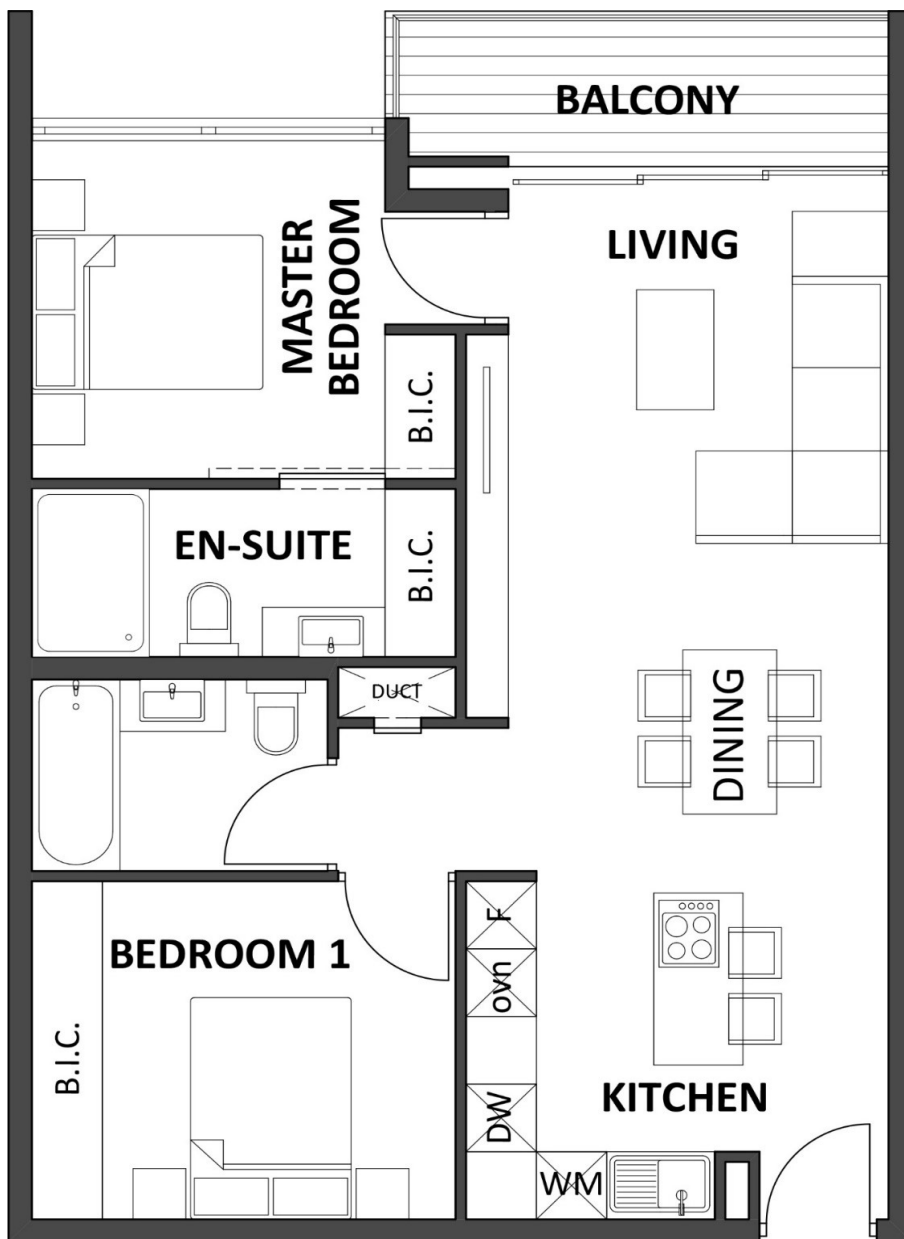

TYPE 2A

UNIT AREA	71.5m²
BALCONY AREA	6.45m²
STORE ROOM AREA	6m²
PARKING BAY AREA	12m²
PARKING ALLOCATION	1 BAY
TOTAL AREA	95.95m²

UNIT NUMBER	72
LEVEL	5
PARKING No.	110
BLOCK	OCEAN SQUARE

FLOOR PLAN