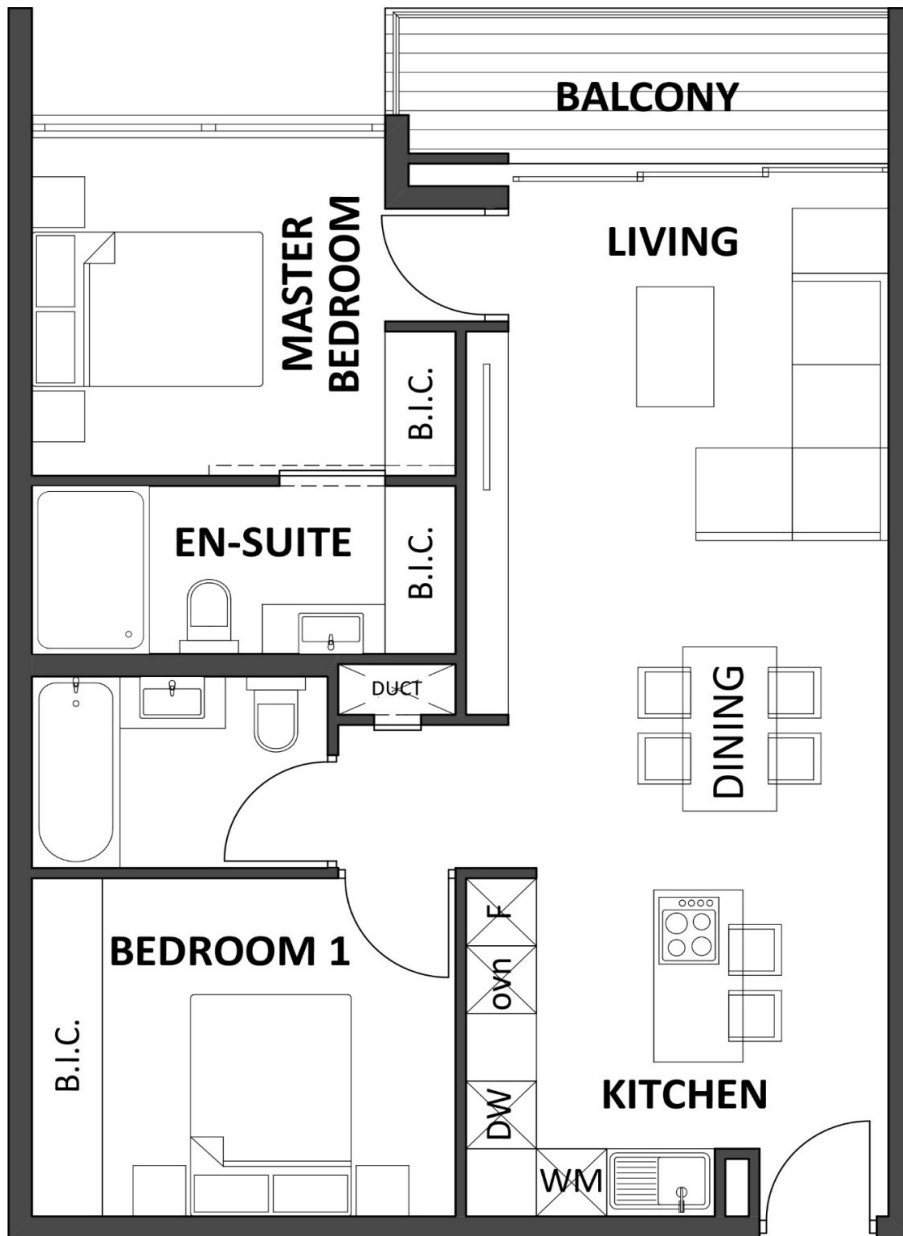

TYPE 2A

UNIT AREA	71.5m²
BALCONY AREA	6.45m²
STORE ROOM AREA	6m²
PARKING BAY AREA	12m²
PARKING ALLOCATION	1 BAY
EXCLUSIVE USE AREA	27m²
TOTAL AREA	122.95m²

UNIT NUMBER	64
LEVEL	5
PARKING No.	65
BLOCK	OCEAN SQUARE

FLOOR PLAN