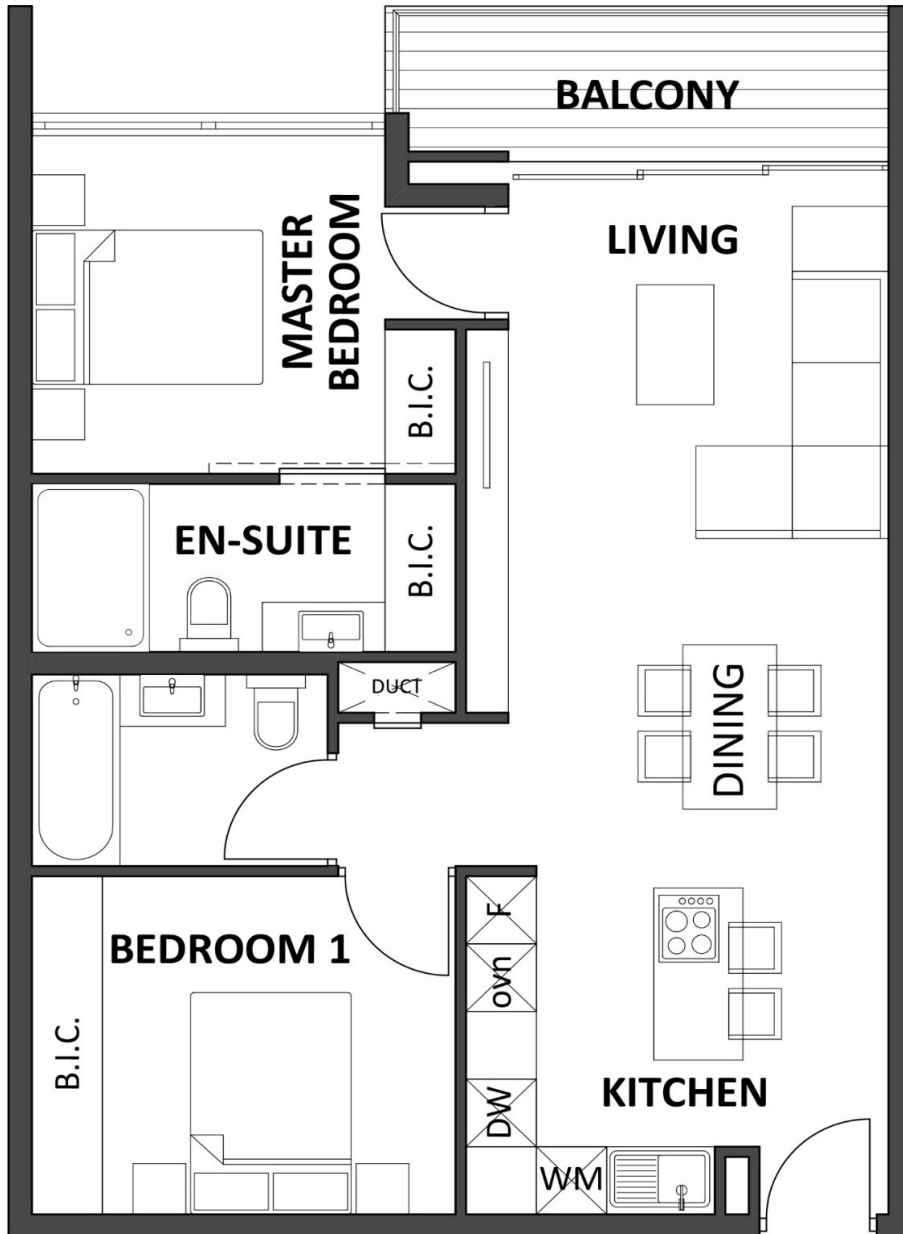

TYPE 2A

UNIT AREA	71.5m²
BALCONY AREA	6.45m²
STORE ROOM AREA	6m²
PARKING BAY AREA	12m²
PARKING ALLOCATION	1 BAY
TOTAL AREA	95.95m²

UNIT NUMBER	33
LEVEL	4
PARKING No.	195
BLOCK	OCEAN SQUARE

FLOOR PLAN