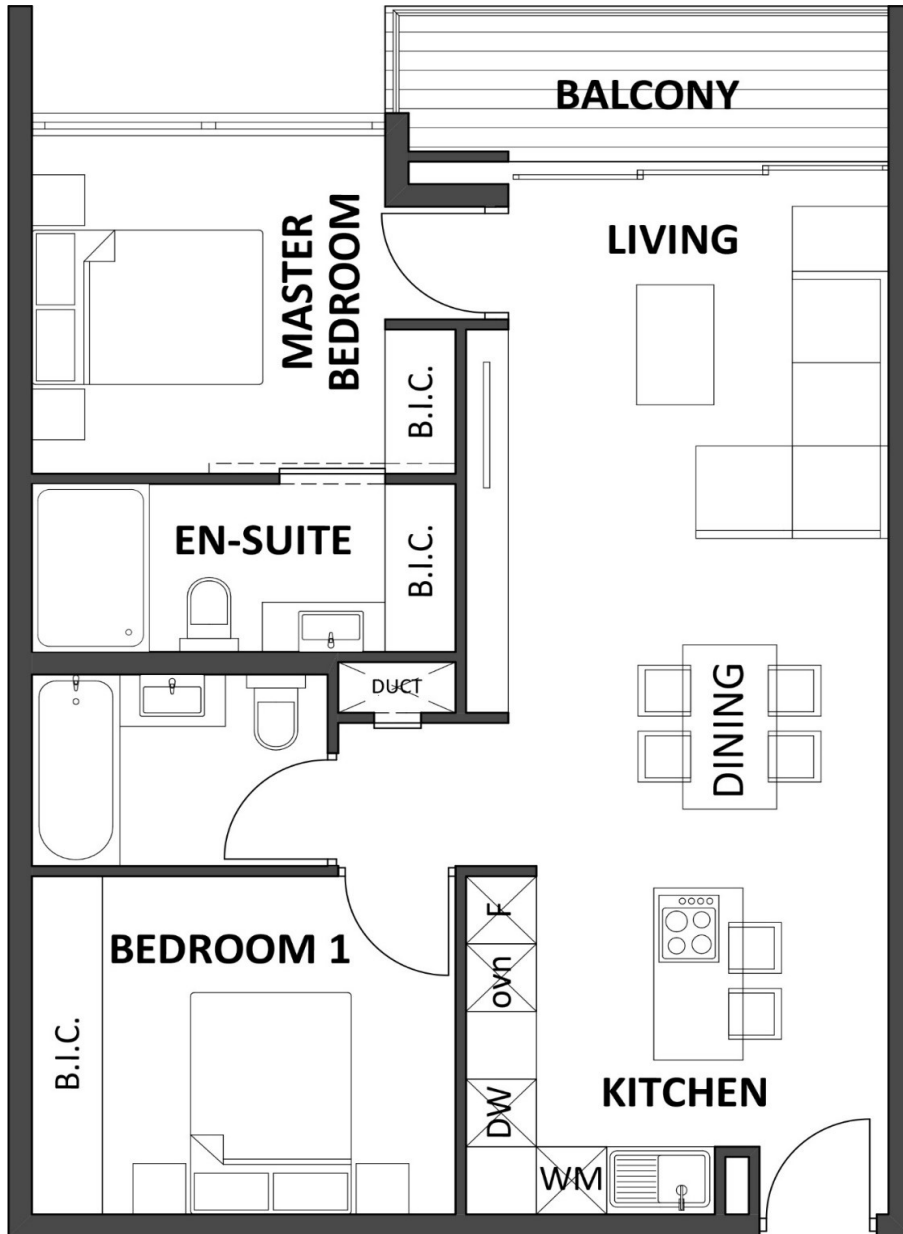

TYPE 2A

UNIT AREA	71.5m²
BALCONY AREA	6.45m²
STORE ROOM AREA	6m²
PARKING BAY AREA	12m²
PARKING ALLOCATION	1 BAY
TOTAL AREA	95.95m²

UNIT NUMBER	36
LEVEL	4
PARKING No.	191
BLOCK	OCEAN SQUARE

FLOOR PLAN