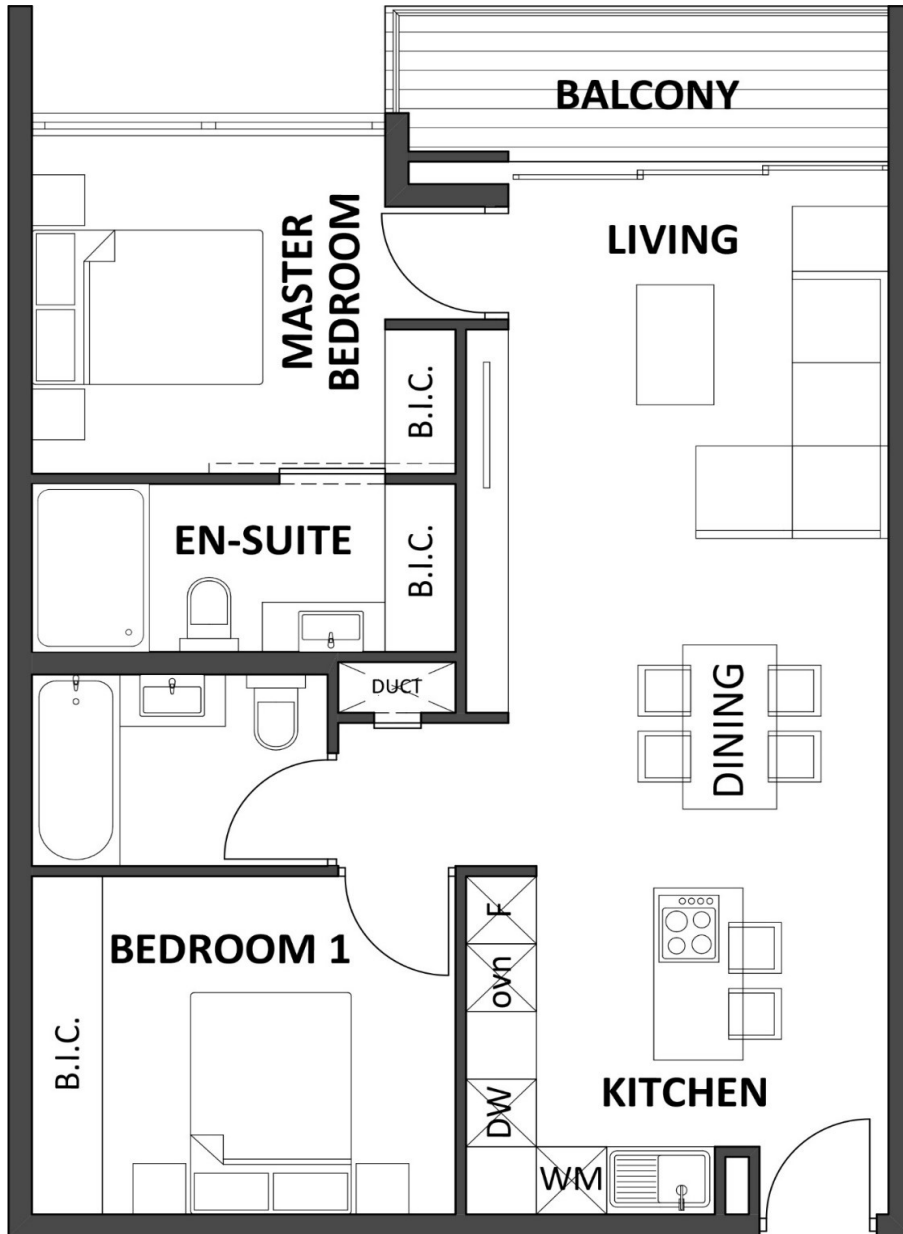

TYPE 2A

UNIT AREA	71.5m²
BALCONY AREA	6.45m²
STORE ROOM AREA	6m²
PARKING BAY AREA	12m²
PARKING ALLOCATION	1 BAY
TOTAL AREA	95.95m²

UNIT NUMBER	3
LEVEL	3
PARKING No.	198
BLOCK	OCEAN SQUARE

FLOOR PLAN