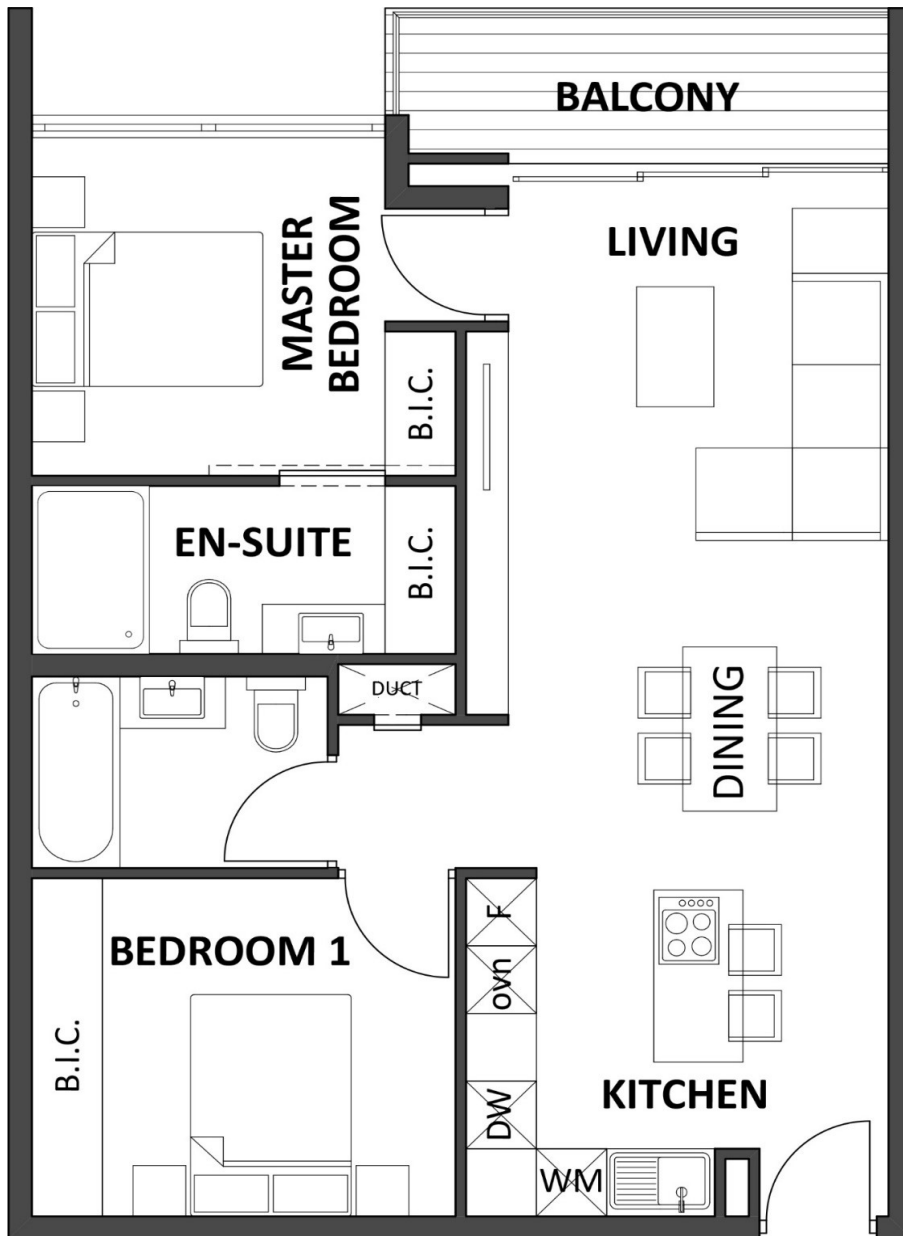

TYPE 2A

UNIT AREA	71.5m²
BALCONY AREA	6.45m²
STORE ROOM AREA	6m²
PARKING BAY AREA	12m²
PARKING ALLOCATION	1 BAY
TOTAL AREA	95.95m²

UNIT NUMBER	117
LEVEL	7
PARKING No.	88
BLOCK	OCEAN SQUARE

FLOOR PLAN