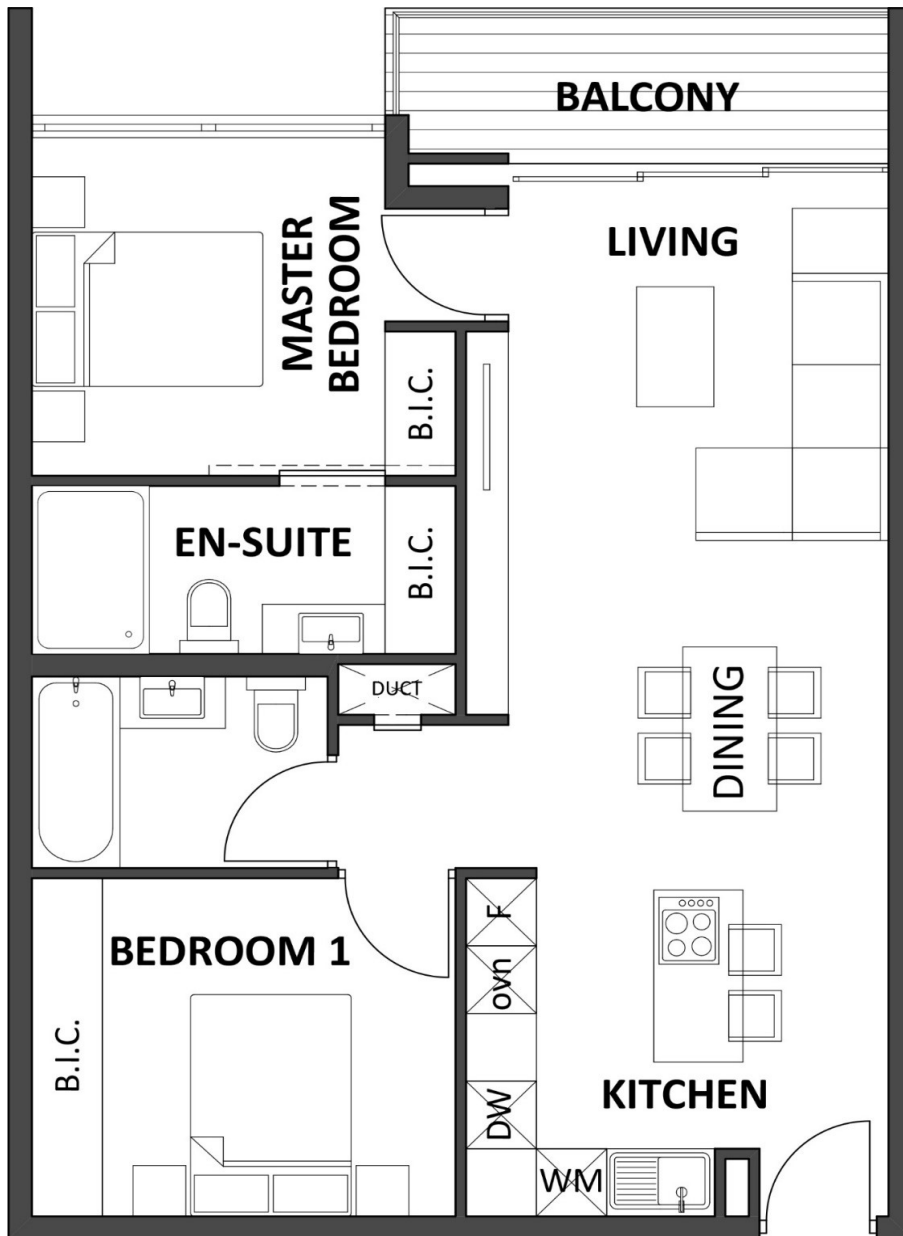

TYPE 2A

UNIT AREA	71.5m²
BALCONY AREA	6.45m²
STORE ROOM AREA	6m²
PARKING BAY AREA	12m²
PARKING ALLOCATION	1 BAY
TOTAL AREA	95.95m²

UNIT NUMBER	130
LEVEL	7
PARKING No.	143
BLOCK	OCEAN SQUARE

FLOOR PLAN