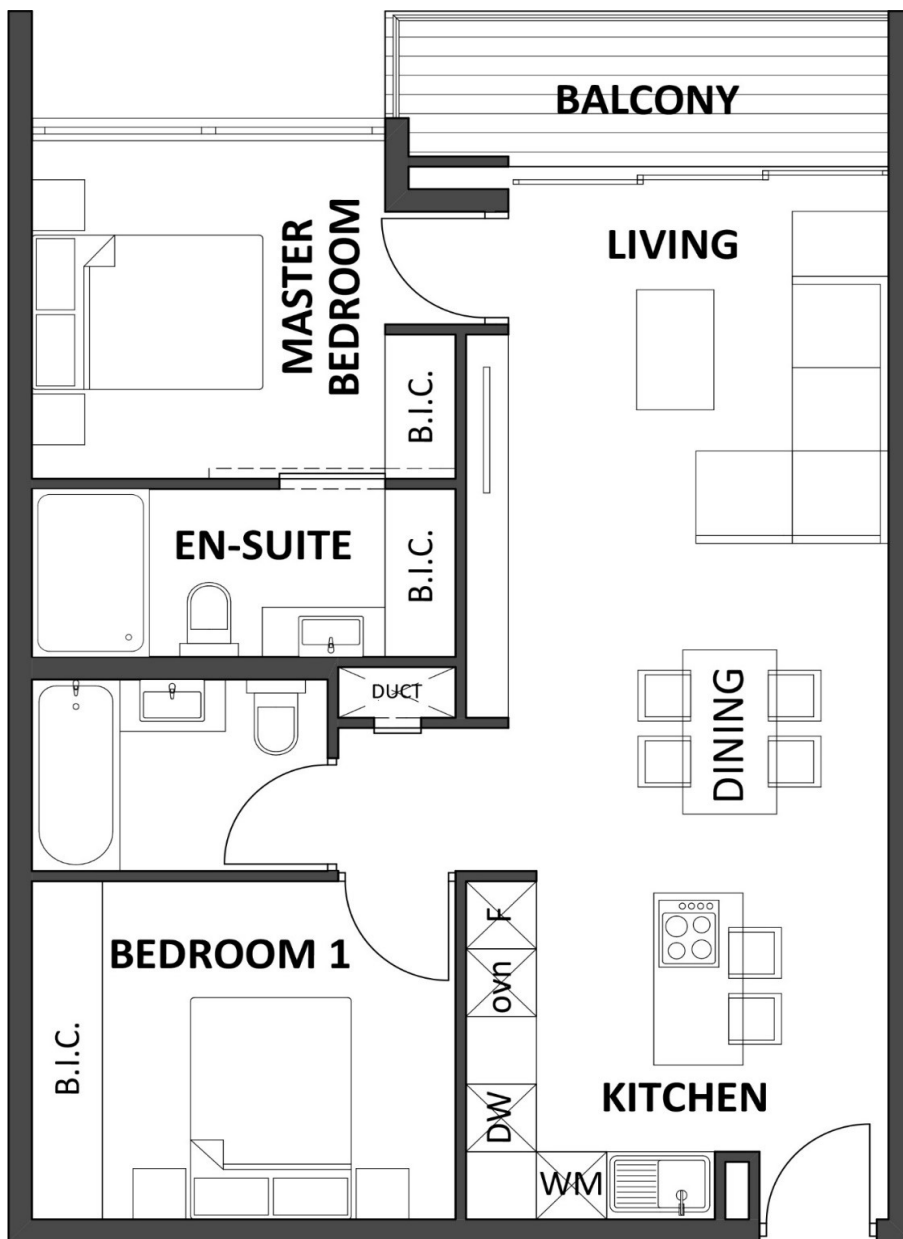

TYPE 2A

UNIT AREA	71.5m²
BALCONY AREA	6.45m²
STORE ROOM AREA	6m²
PARKING BAY AREA	12m²
PARKING ALLOCATION	1 BAY
TOTAL AREA	95.95m²

UNIT NUMBER	120
LEVEL	7
PARKING No.	122
BLOCK	OCEAN SQUARE

FLOOR PLAN