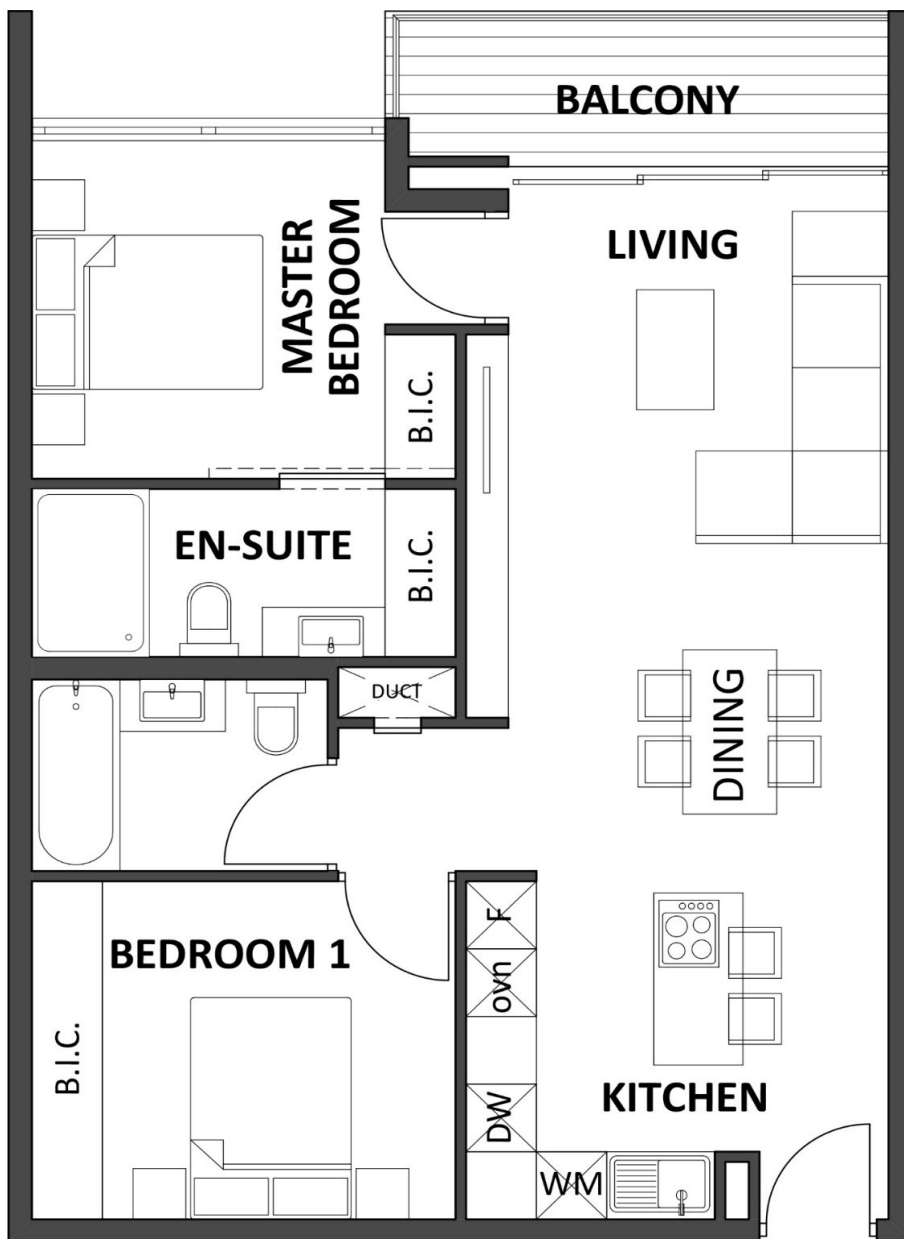

TYPE 2A

UNIT AREA	71.5m²
BALCONY AREA	6.45m²
STORE ROOM AREA	6m²
PARKING BAY AREA	12m²
PARKING ALLOCATION	1 BAY
TOTAL AREA	95.95m²

UNIT NUMBER	26
LEVEL	4
PARKING No.	169
BLOCK	OCEAN SQUARE

FLOOR PLAN