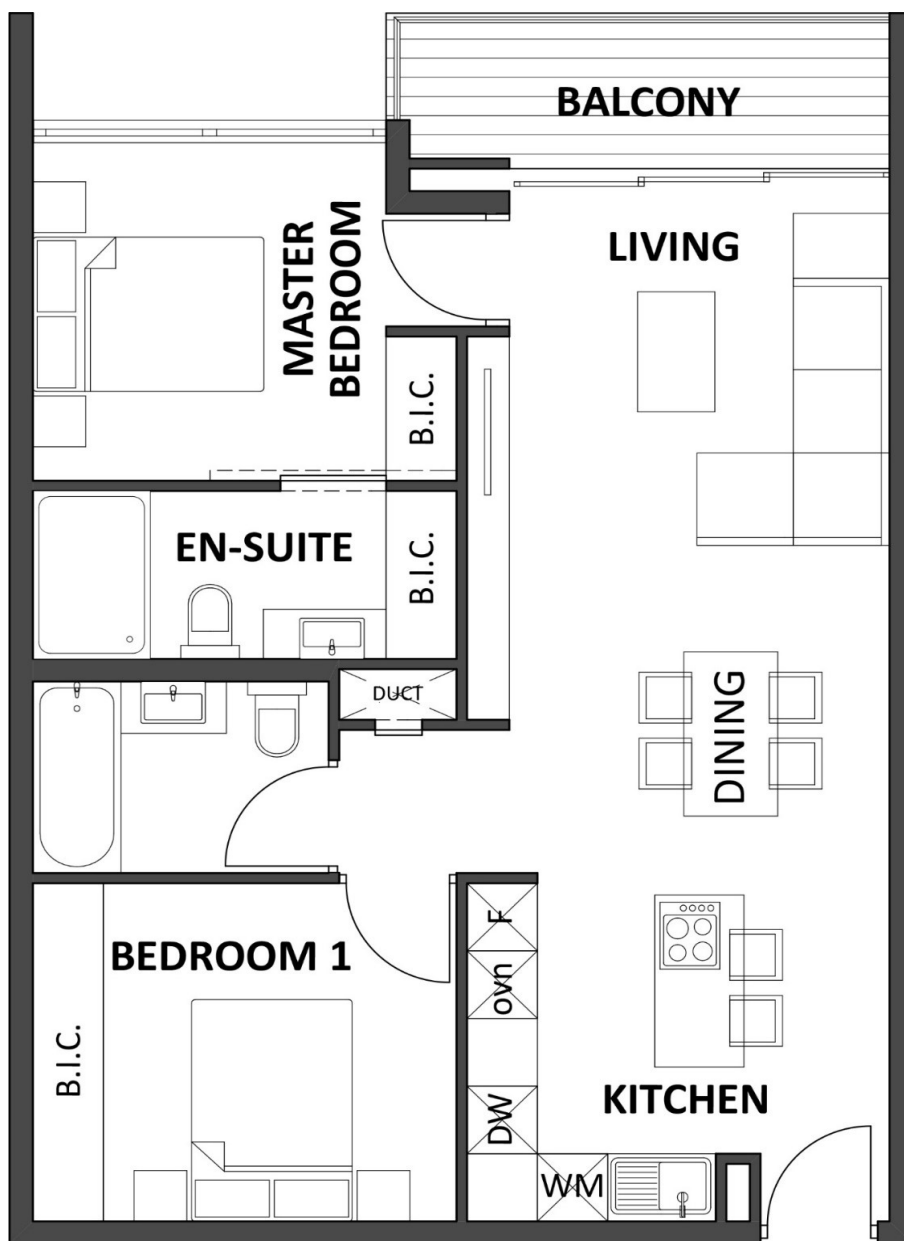

TYPE 2A

UNIT AREA	71.5m²
BALCONY AREA	6.45m²
STORE ROOM AREA	6m²
PARKING BAY AREA	12m²
PARKING ALLOCATION	1 BAY
TOTAL AREA	95.95m²

UNIT NUMBER	121
LEVEL	7
PARKING No.	121
BLOCK	OCEAN SQUARE

FLOOR PLAN