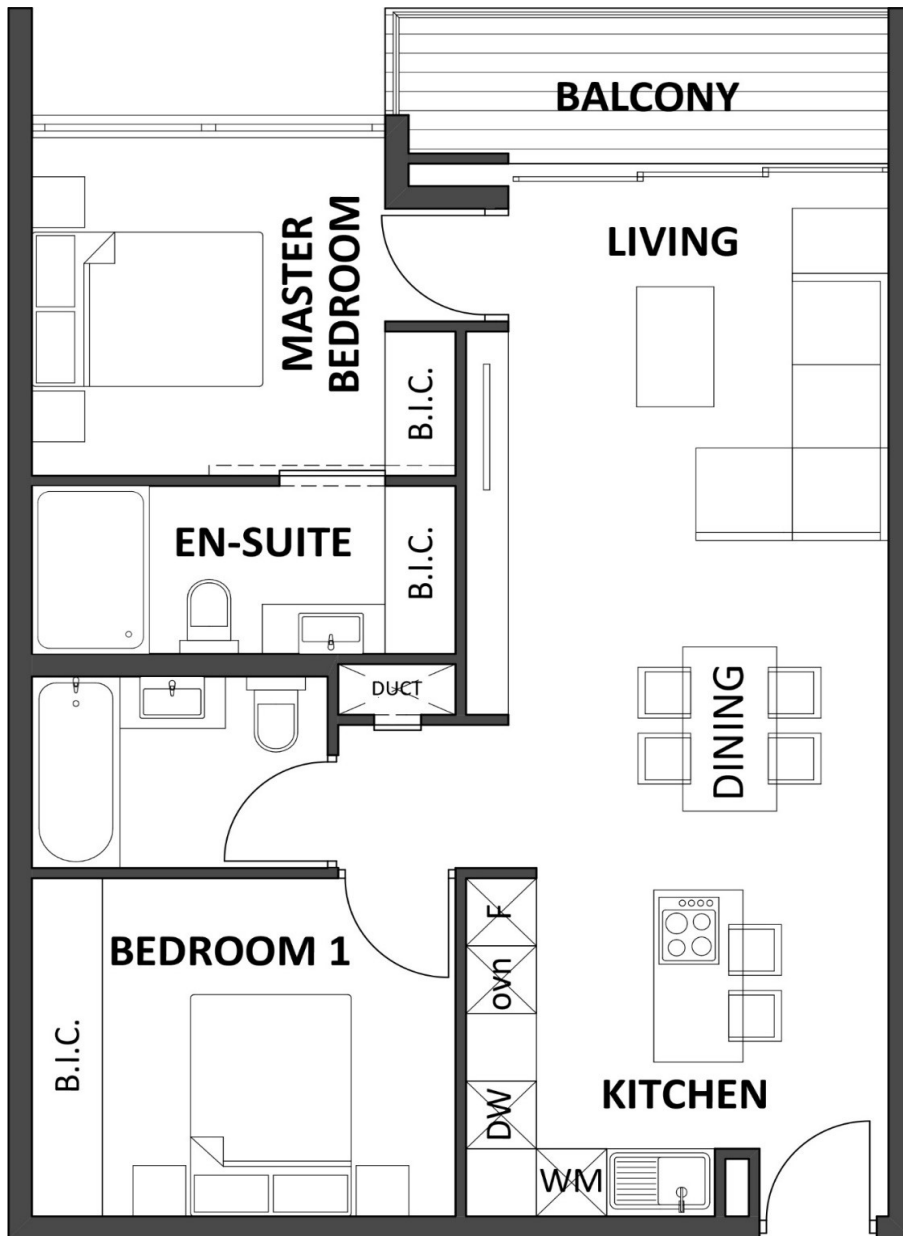

TYPE 2A

UNIT AREA	71.5m²
BALCONY AREA	6.45m²
STORE ROOM AREA	6m²
PARKING BAY AREA	12m²
PARKING ALLOCATION	1 BAY
TOTAL AREA	95.95m²

UNIT NUMBER	211
LEVEL	10
PARKING No.	237
BLOCK	FOREST WAY

FLOOR PLAN