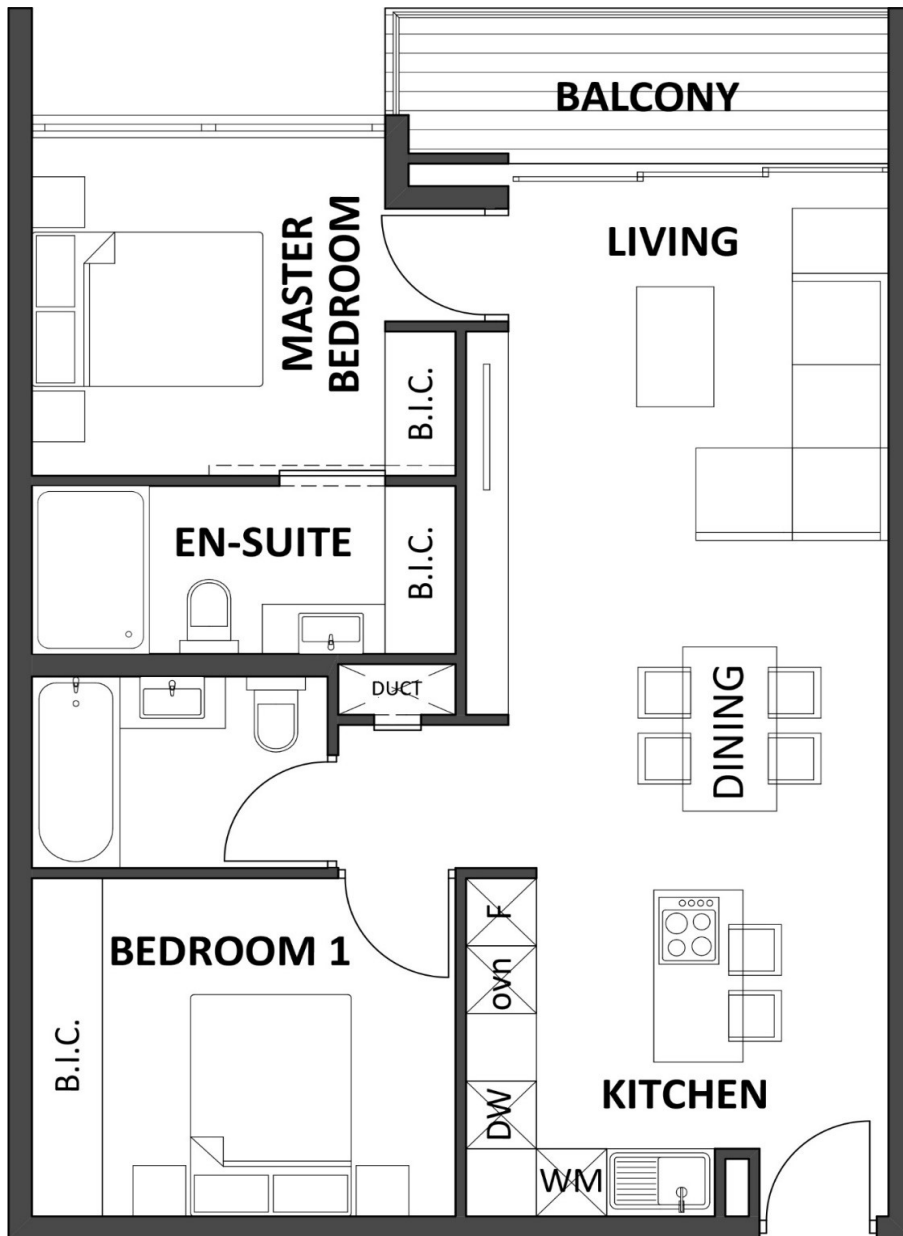

TYPE 2A

UNIT AREA	71.5m²
BALCONY AREA	6.45m²
STORE ROOM AREA	6m²
PARKING BAY AREA	12m²
PARKING ALLOCATION	1 BAY
TOTAL AREA	95.95m²

UNIT NUMBER	221
LEVEL	12
PARKING No.	243
BLOCK	FOREST WAY

FLOOR PLAN