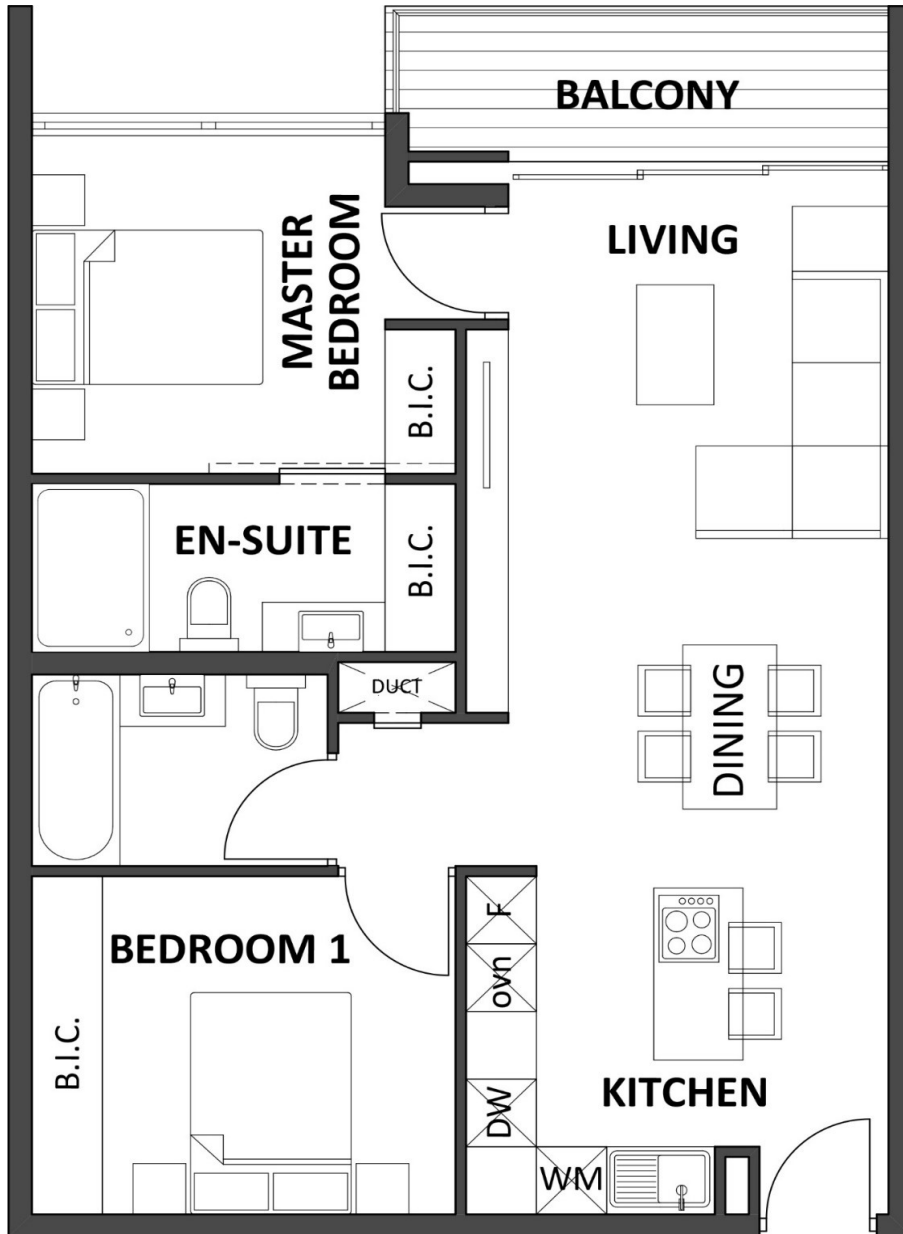

TYPE 2A

UNIT AREA	71.5m²
BALCONY AREA	6.45m²
STORE ROOM AREA	6m²
PARKING BAY AREA	12m²
PARKING ALLOCATION	1 BAY
TOTAL AREA	95.95m²

UNIT NUMBER	212
LEVEL	10
PARKING No.	238
BLOCK	FOREST WAY

FLOOR PLAN