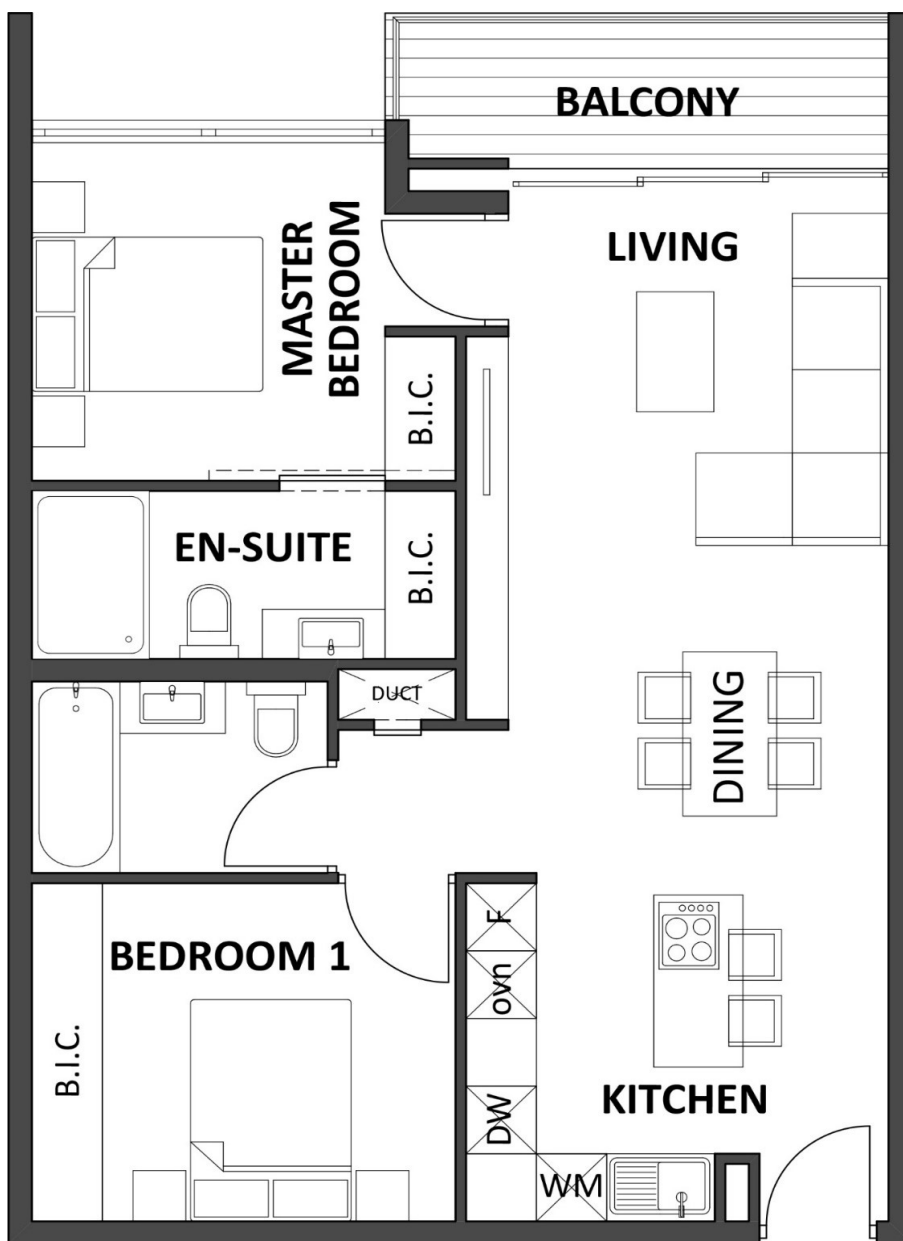

TYPE 2A

UNIT AREA	71.5m²
BALCONY AREA	6.45m²
STORE ROOM AREA	6m²
PARKING BAY AREA	12m²
PARKING ALLOCATION	1 BAY
TOTAL AREA	95.95m²

UNIT NUMBER	37
LEVEL	4
PARKING No.	192
BLOCK	OCEAN SQUARE

FLOOR PLAN