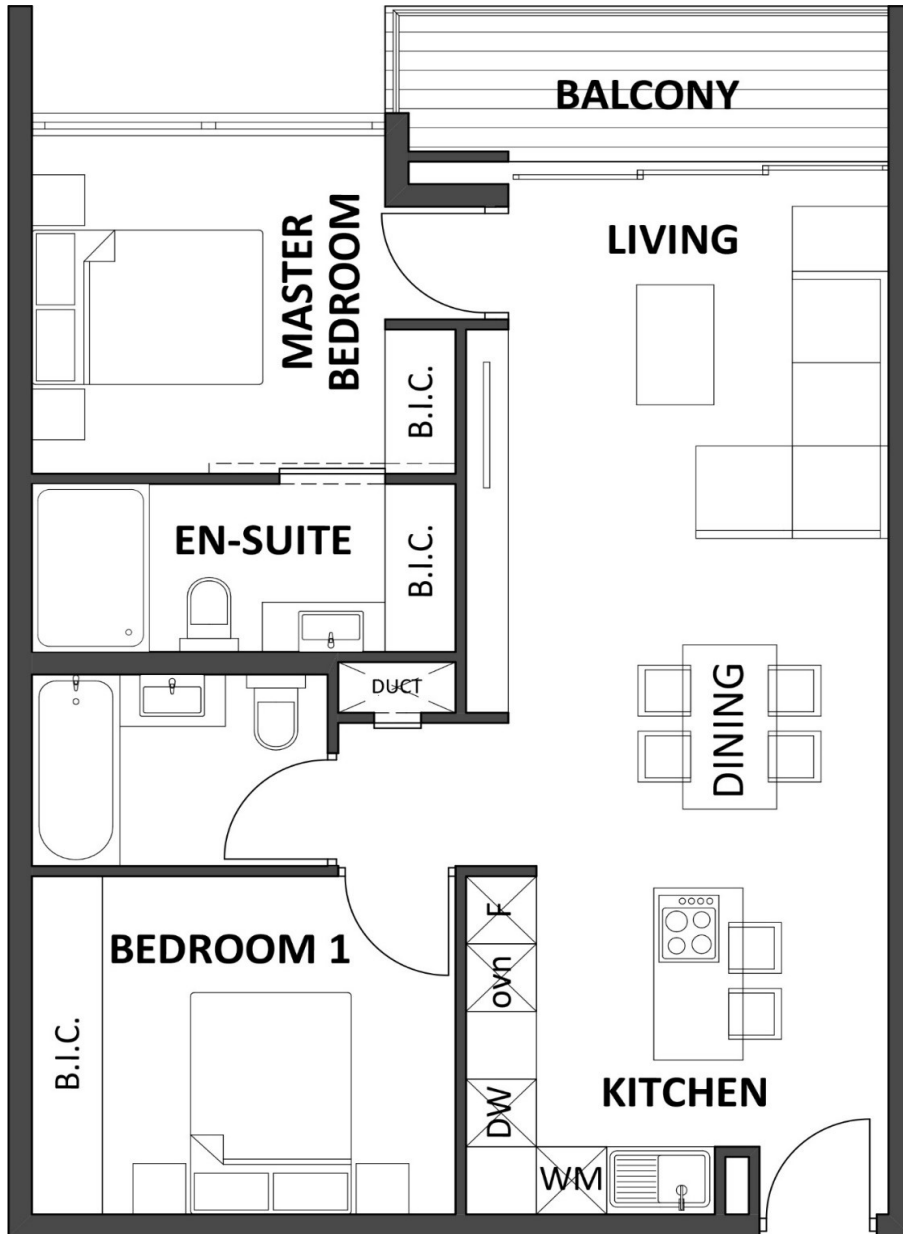

TYPE 2A

UNIT AREA	71.5m²
BALCONY AREA	6.45m²
STORE ROOM AREA	6m²
PARKING BAY AREA	12m²
PARKING ALLOCATION	1 BAY
TOTAL AREA	95.95m²

UNIT NUMBER	7
LEVEL	3
PARKING No.	202
BLOCK	OCEAN SQUARE

FLOOR PLAN