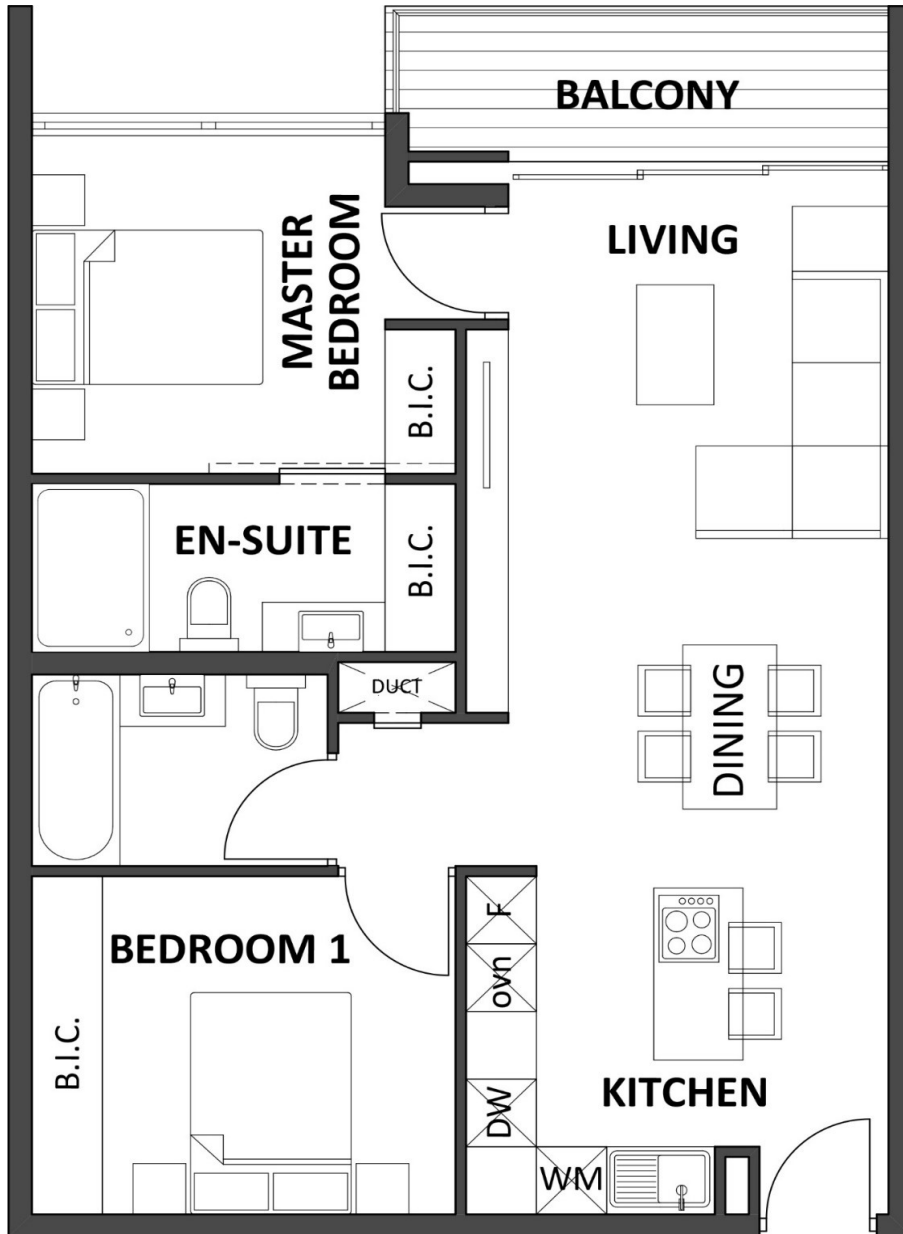

TYPE 2A

UNIT AREA	71.5m²
BALCONY AREA	6.45m²
STORE ROOM AREA	6m²
PARKING BAY AREA	12m²
PARKING ALLOCATION	1 BAY
TOTAL AREA	95.95m²

UNIT NUMBER	62
LEVEL	5
PARKING No.	67
BLOCK	OCEAN SQUARE

FLOOR PLAN