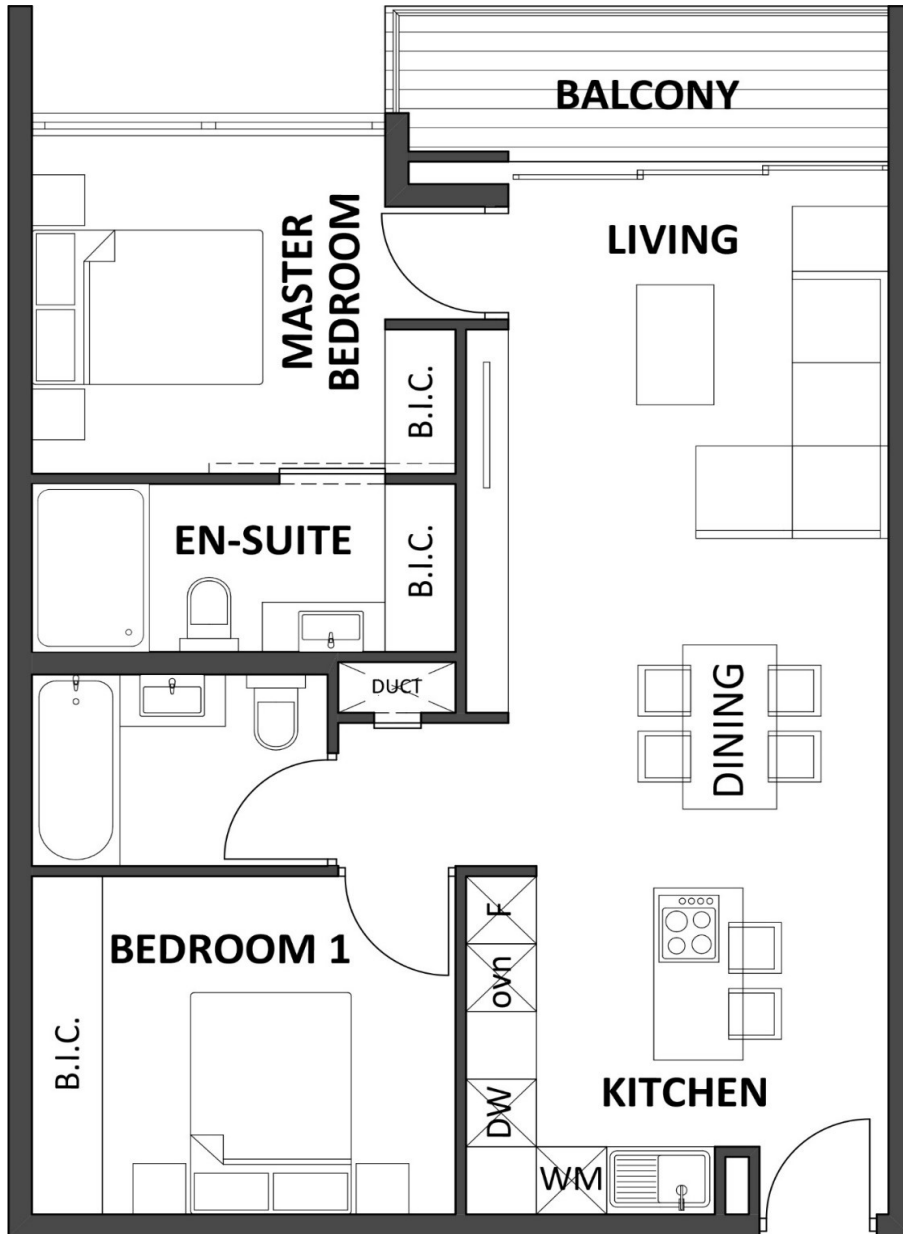

TYPE 2A

UNIT AREA	71.5m²
BALCONY AREA	6.45m²
STORE ROOM AREA	6m²
PARKING BAY AREA	12m²
PARKING ALLOCATION	1 BAY
TOTAL AREA	95.95m²

UNIT NUMBER	114
LEVEL	7
PARKING No.	91
BLOCK	OCEAN SQUARE

FLOOR PLAN