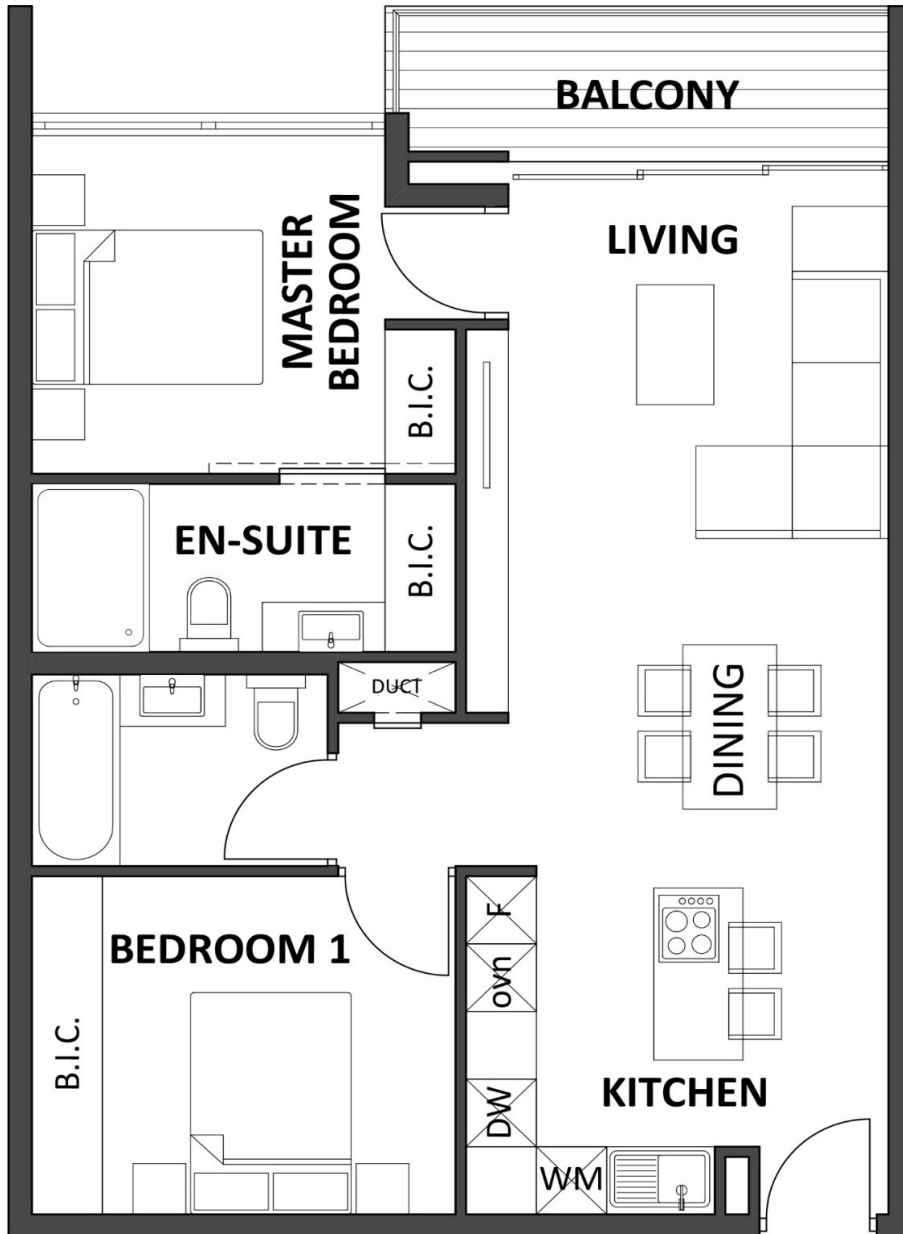

TYPE 2A

UNIT AREA	71.5m²
BALCONY AREA	6.45m²
STORE ROOM AREA	6m²
PARKING BAY AREA	12m²
PARKING ALLOCATION	1 BAY
TOTAL AREA	95.95m²

UNIT NUMBER	8
LEVEL	3
PARKING No.	203
BLOCK	OCEAN SQUARE

FLOOR PLAN