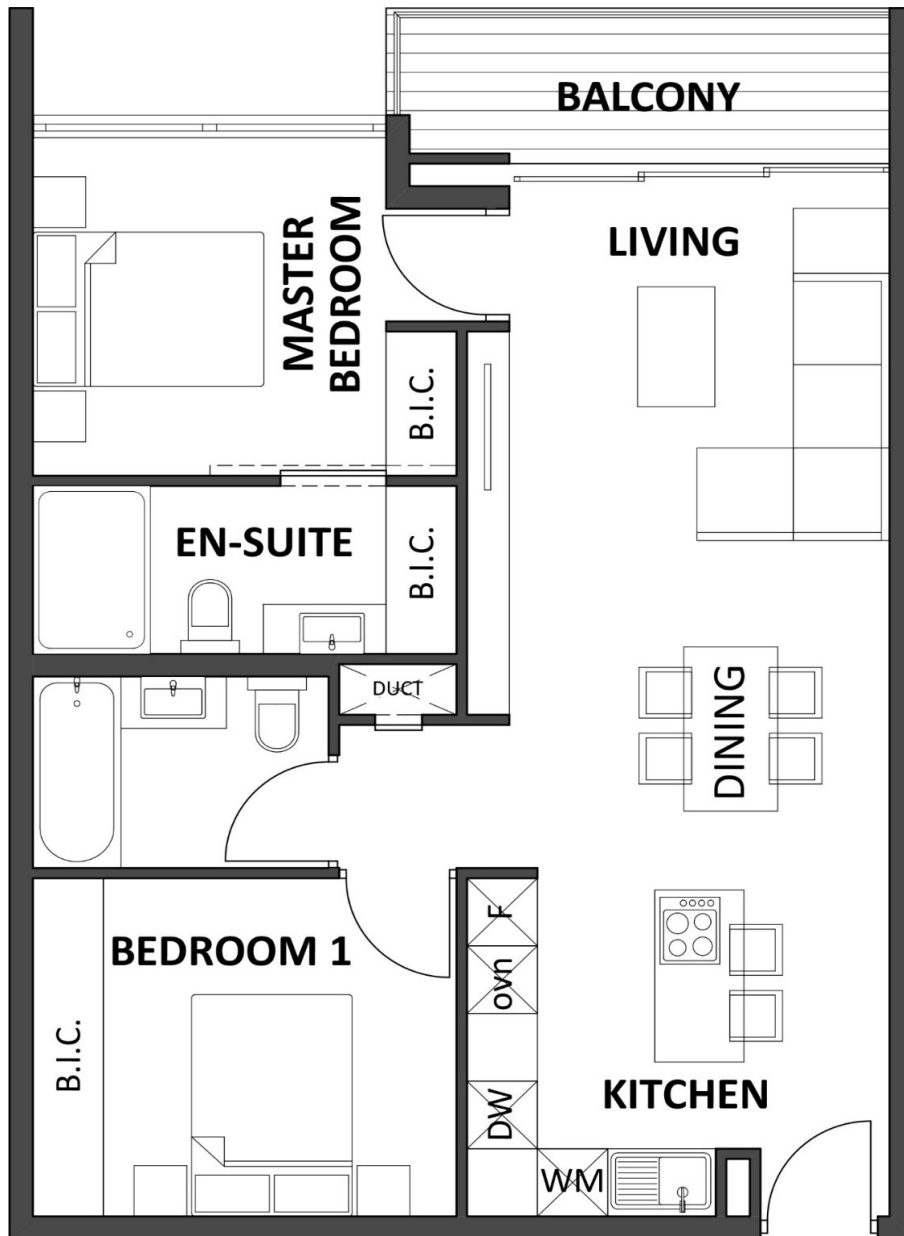

TYPE 2A

UNIT AREA	71.5m²
BALCONY AREA	6.45m²
STORE ROOM AREA	6m²
PARKING BAY AREA	12m²
PARKING ALLOCATION	1 BAY
EXCLUSIVE USE AREA	31m²
TOTAL AREA	126.95m²

UNIT NUMBER	67
LEVEL	5
PARKING No.	62
BLOCK	OCEAN SQUARE

FLOOR PLAN