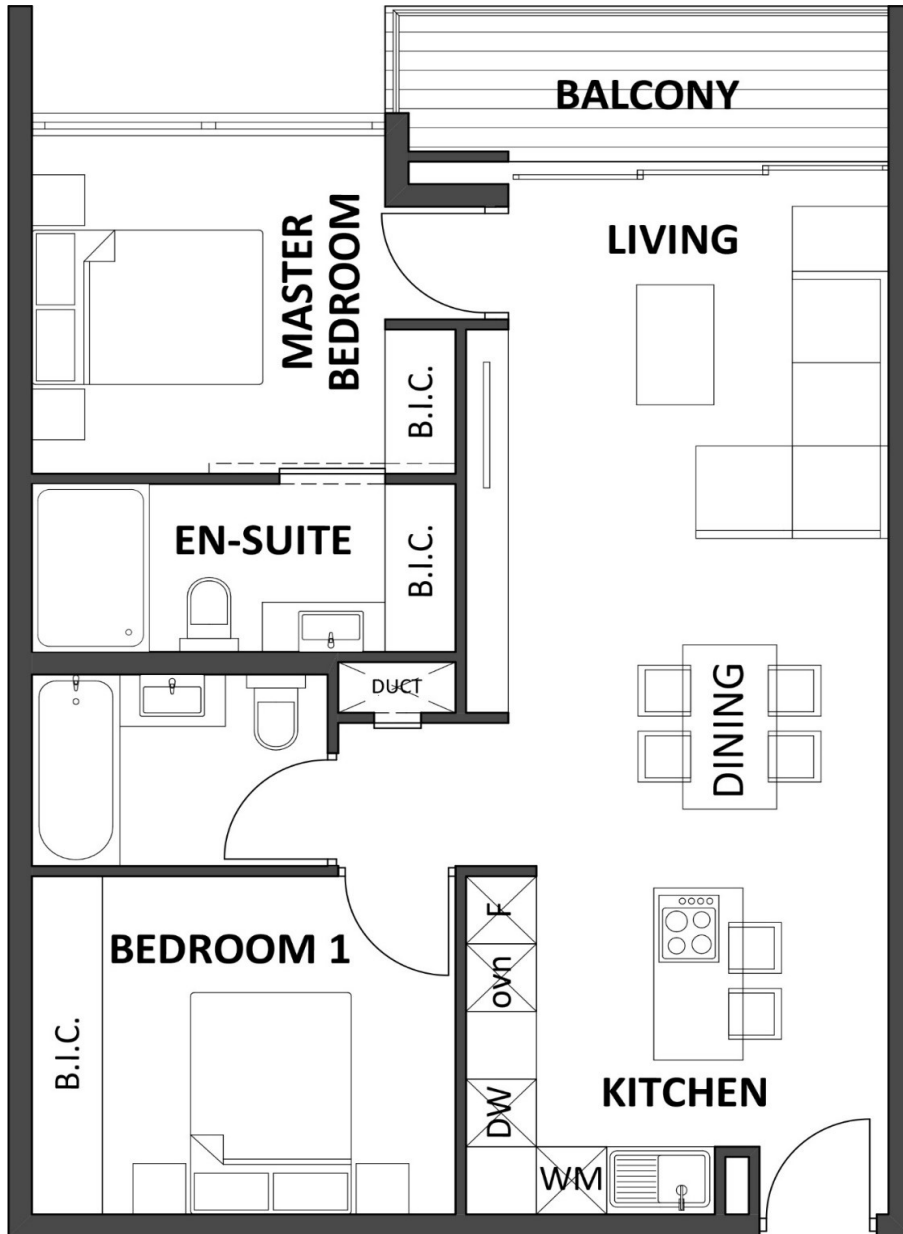

TYPE 2A

UNIT AREA	71.5m²
BALCONY AREA	6.45m²
STORE ROOM AREA	6m²
PARKING BAY AREA	12m²
PARKING ALLOCATION	1 BAY
TOTAL AREA	95.95m²

UNIT NUMBER	113
LEVEL	7
PARKING No.	92
BLOCK	OCEAN SQUARE

FLOOR PLAN