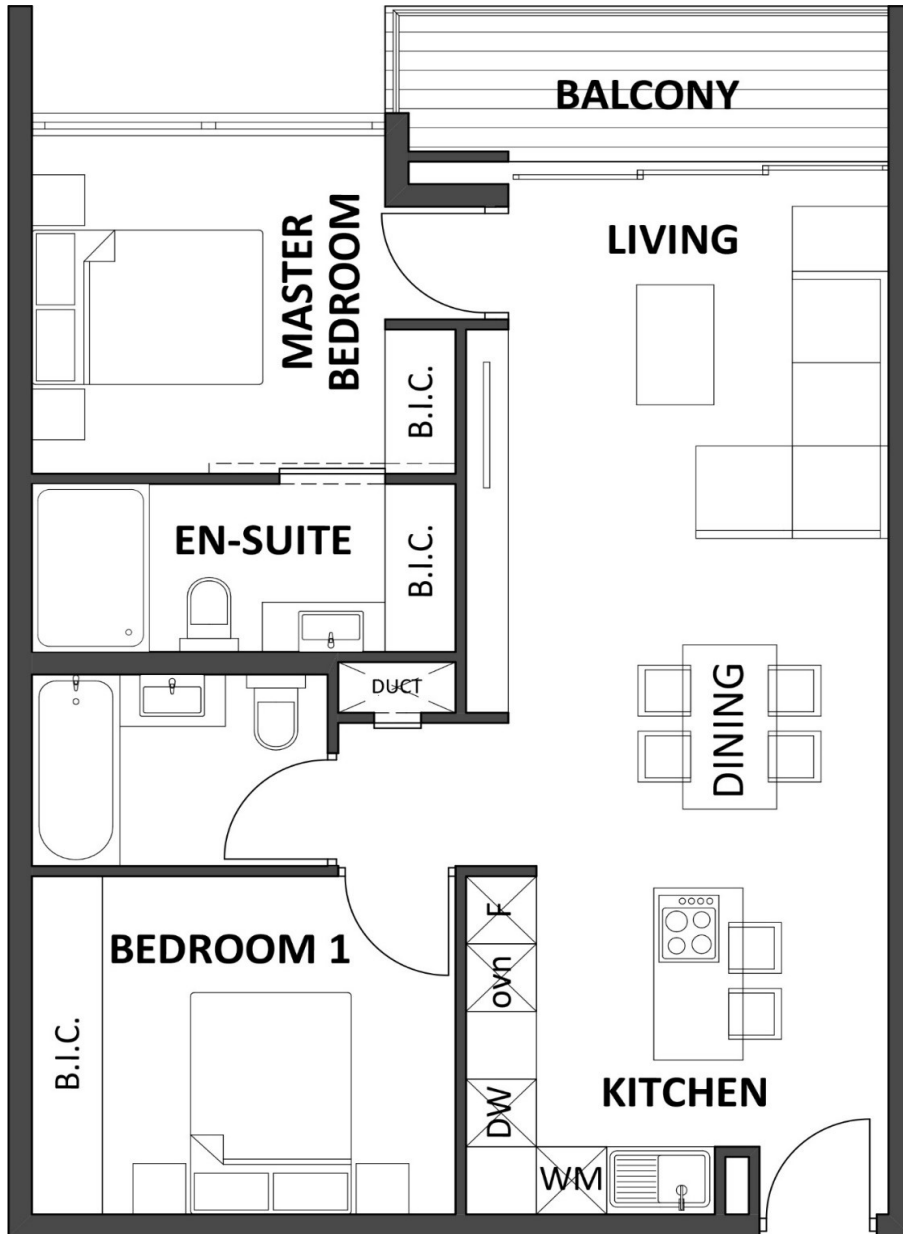

TYPE 2A

UNIT AREA	71.5m²
BALCONY AREA	6.45m²
STORE ROOM AREA	6m²
PARKING BAY AREA	12m²
PARKING ALLOCATION	1 BAY
TOTAL AREA	95.95m²

UNIT NUMBER	89
LEVEL	6
PARKING No.	72
BLOCK	OCEAN SQUARE

FLOOR PLAN