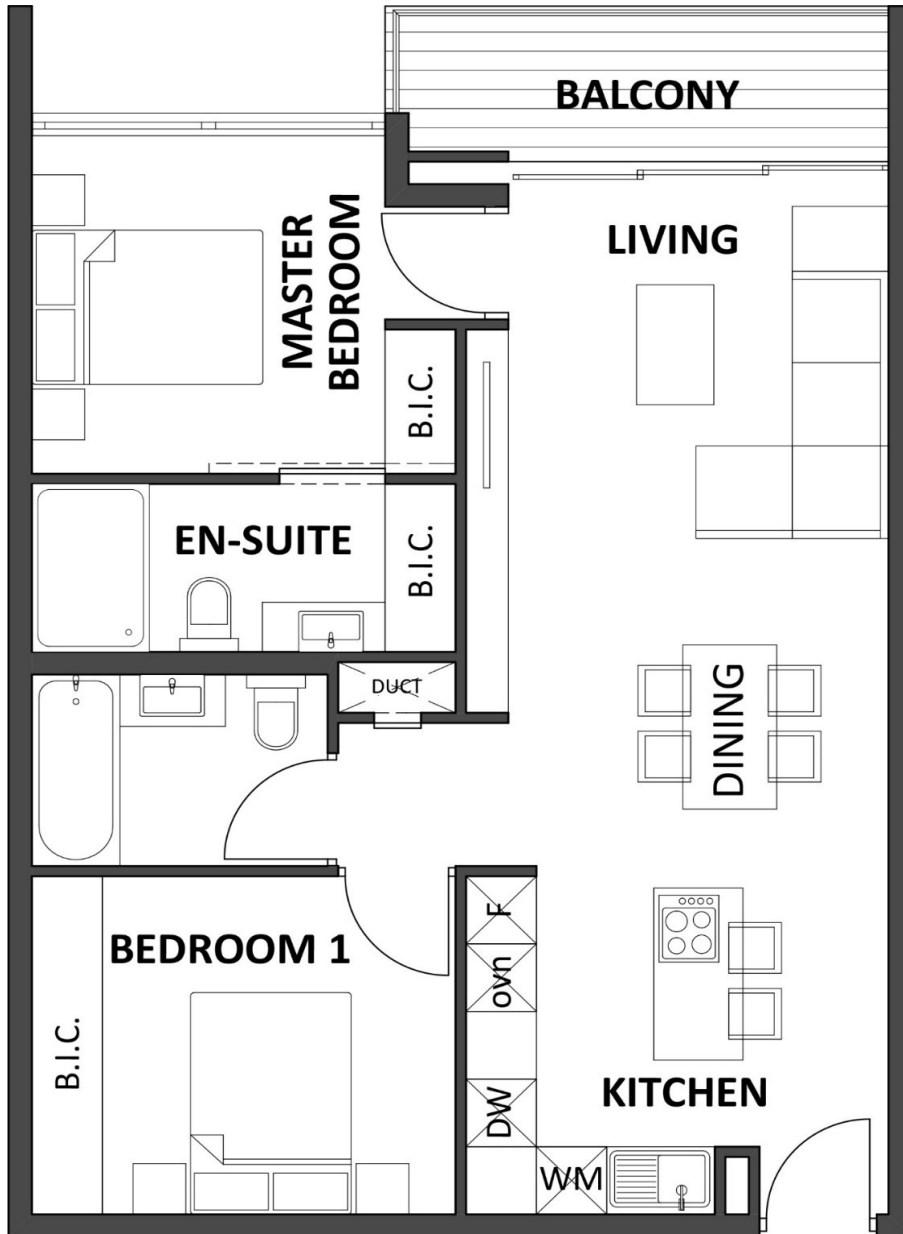

TYPE 2A

UNIT AREA	71.5m²
BALCONY AREA	6.45m²
STORE ROOM AREA	6m²
PARKING BAY AREA	12m²
PARKING ALLOCATION	1 BAY
TOTAL AREA	95.95m²

UNIT NUMBER	105
LEVEL	6
PARKING No.	134
BLOCK	OCEAN SQUARE

FLOOR PLAN