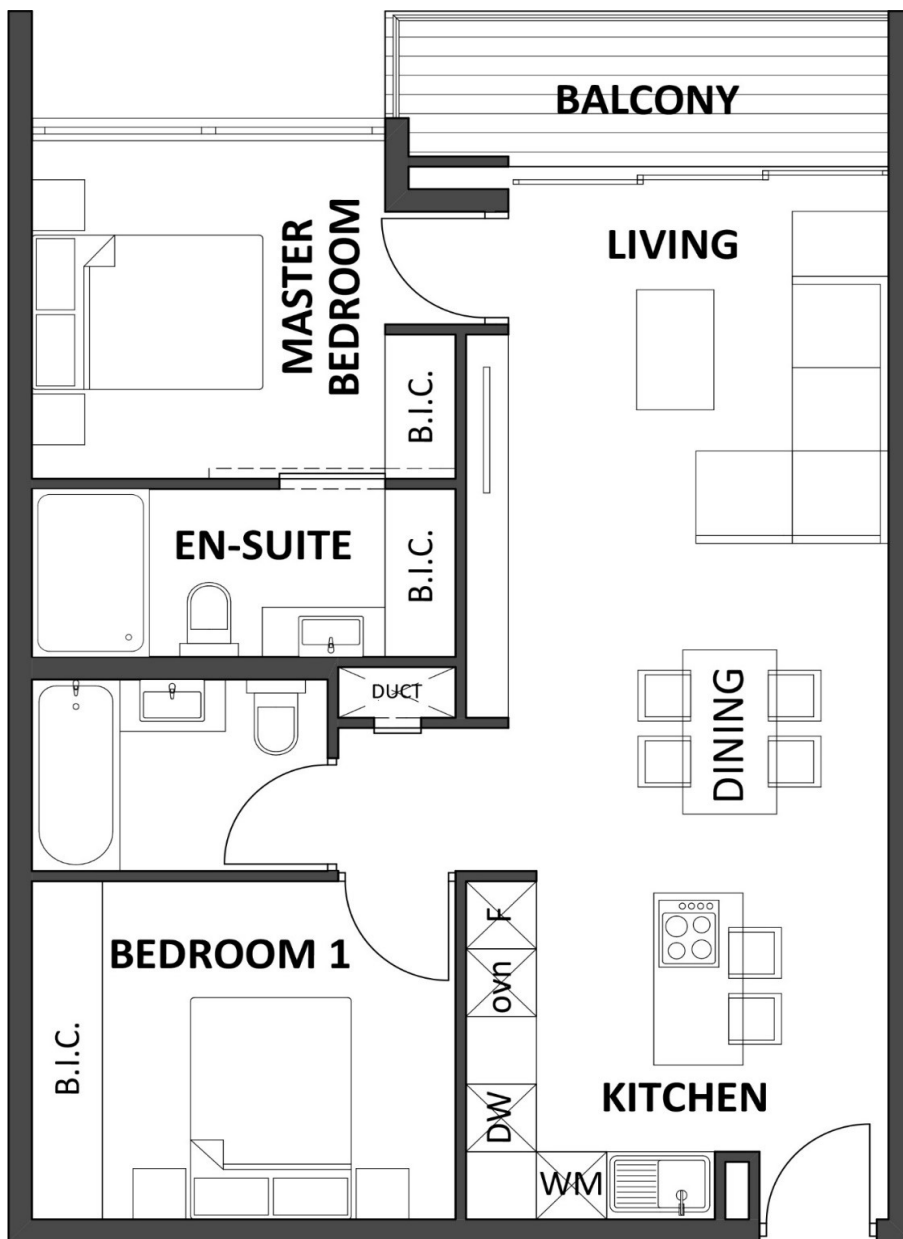

TYPE 2A

UNIT AREA	71.5m²
BALCONY AREA	6.45m²
STORE ROOM AREA	6m²
PARKING BAY AREA	12m²
PARKING ALLOCATION	1 BAY
TOTAL AREA	95.95m²

UNIT NUMBER	27
LEVEL	4
PARKING No.	168
BLOCK	OCEAN SQUARE

FLOOR PLAN