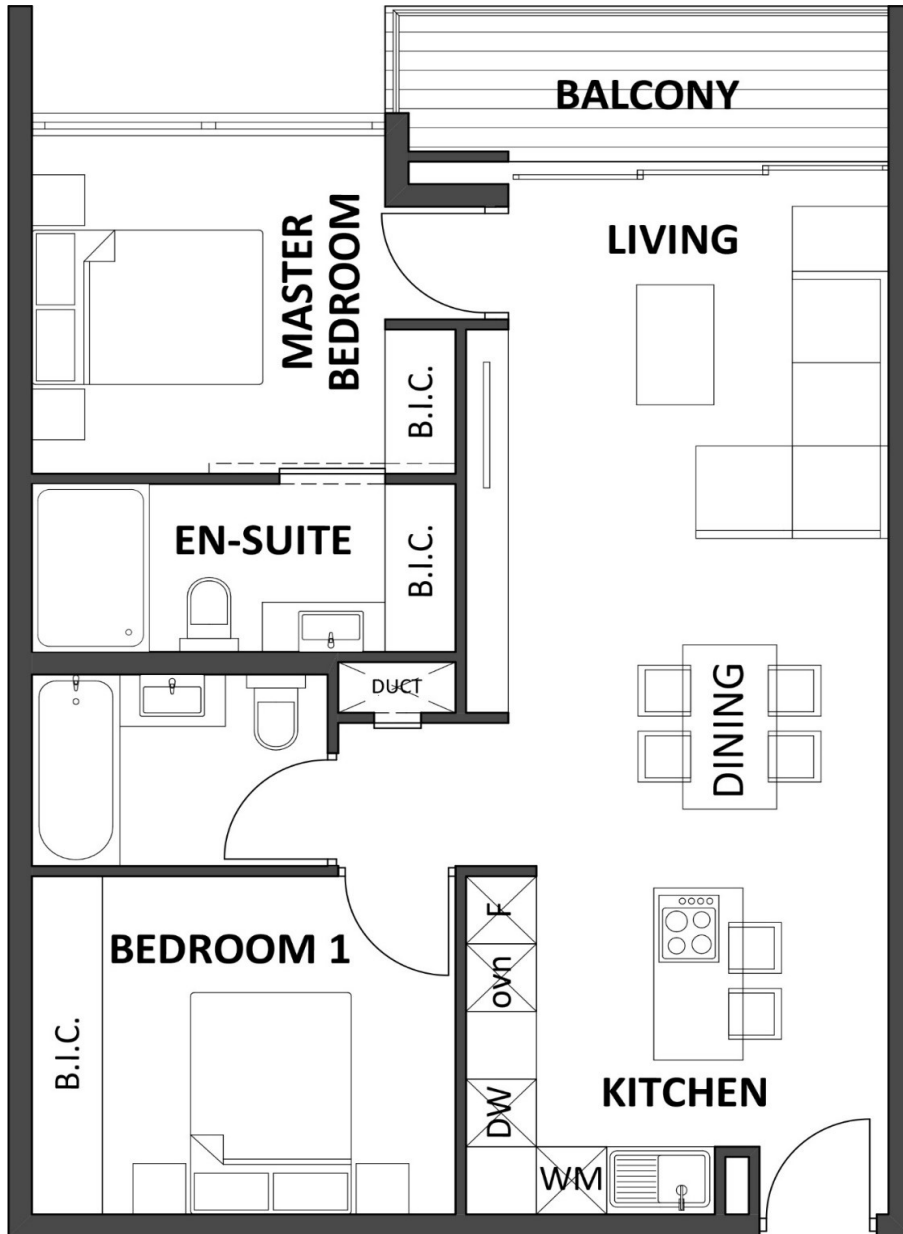

TYPE 2A

UNIT AREA	71.5m²
BALCONY AREA	6.45m²
STORE ROOM AREA	6m²
PARKING BAY AREA	12m²
PARKING ALLOCATION	1 BAY
TOTAL AREA	95.95m²

UNIT NUMBER	123
LEVEL	7
PARKING No.	119
BLOCK	OCEAN SQUARE

FLOOR PLAN