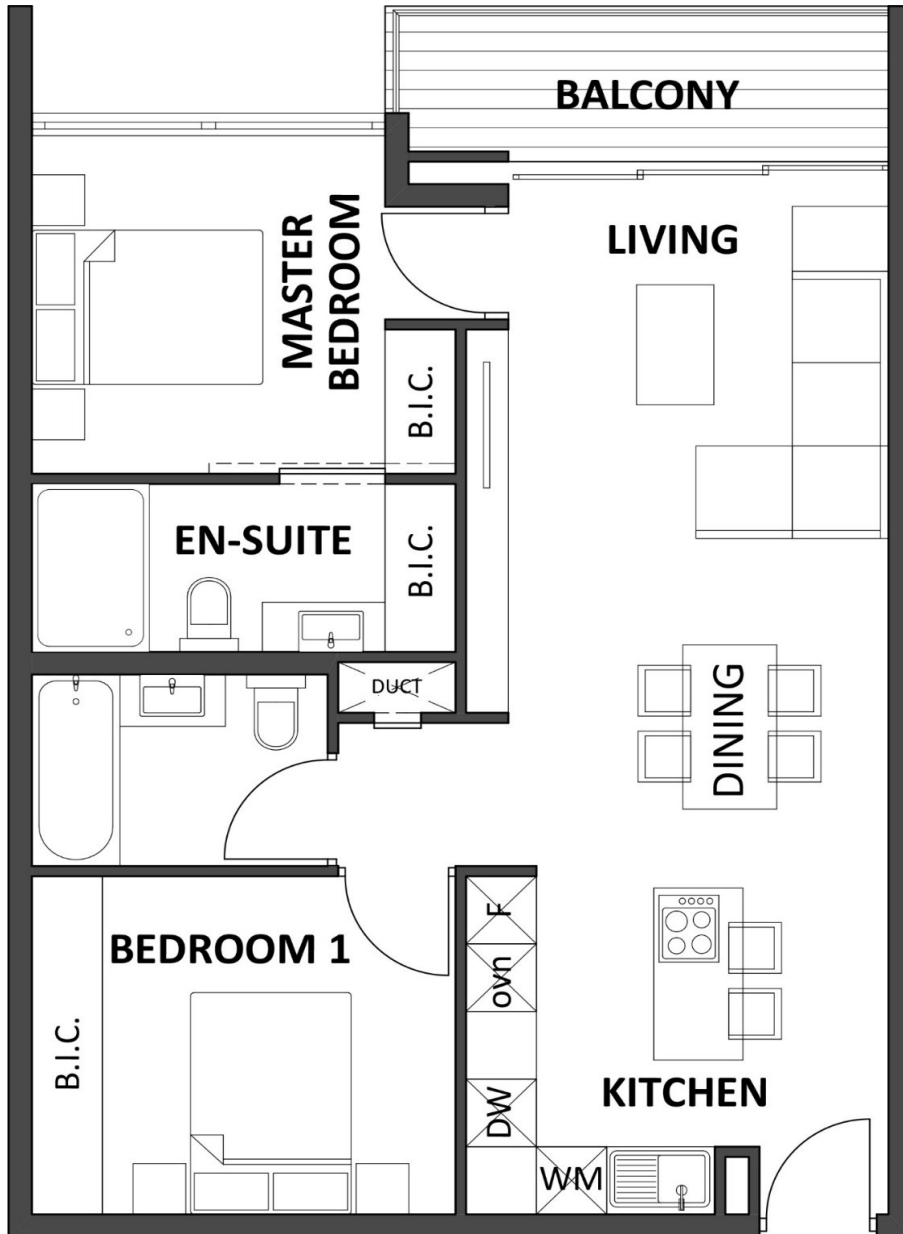

TYPE 2A

UNIT AREA	71.5m²
BALCONY AREA	6.45m²
STORE ROOM AREA	6m²
PARKING BAY AREA	12m²
PARKING ALLOCATION	1 BAY
TOTAL AREA	95.95m²

UNIT NUMBER	70
LEVEL	5
PARKING No.	112
BLOCK	OCEAN SQUARE

FLOOR PLAN