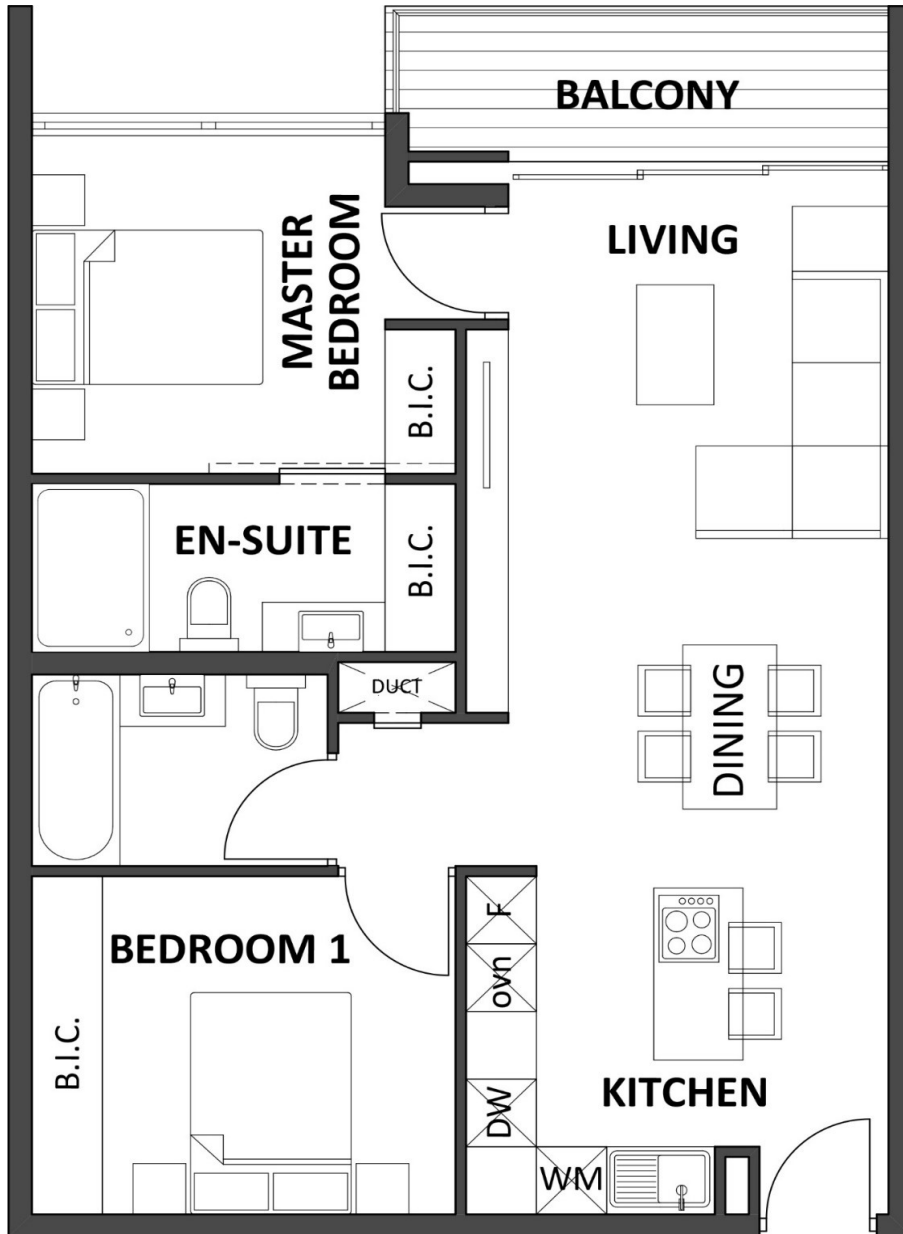

TYPE 2A

UNIT AREA	71.5m²
BALCONY AREA	6.45m²
STORE ROOM AREA	6m²
PARKING BAY AREA	12m²
PARKING ALLOCATION	1 BAY
TOTAL AREA	95.95m²

UNIT NUMBER	112
LEVEL	7
PARKING No.	93
BLOCK	OCEAN SQUARE

FLOOR PLAN