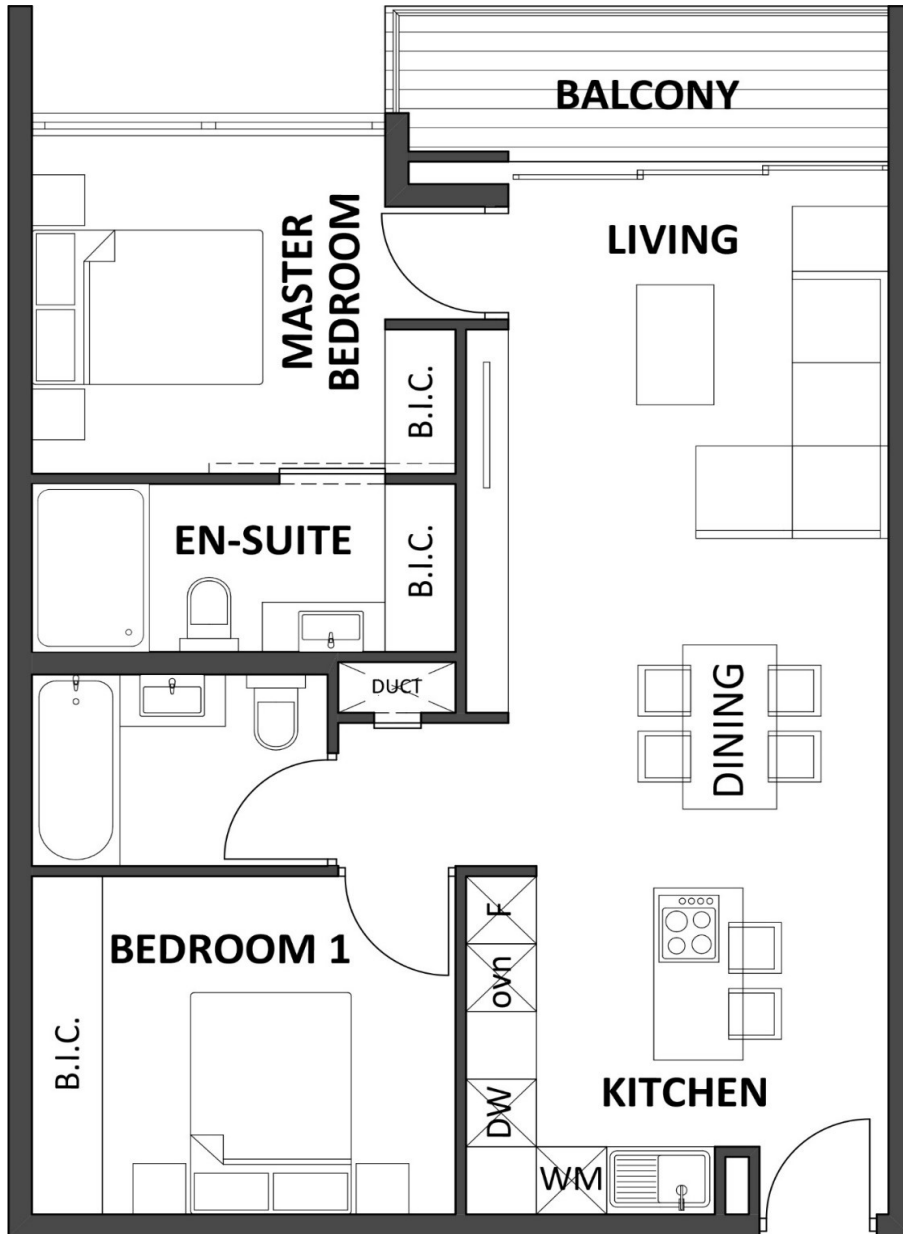

TYPE 2A

UNIT AREA	71.5m²
BALCONY AREA	6.45m²
STORE ROOM AREA	6m²
PARKING BAY AREA	12m²
PARKING ALLOCATION	1 BAY
TOTAL AREA	95.95m²

UNIT NUMBER	98
LEVEL	6
PARKING No.	114
BLOCK	OCEAN SQUARE

FLOOR PLAN