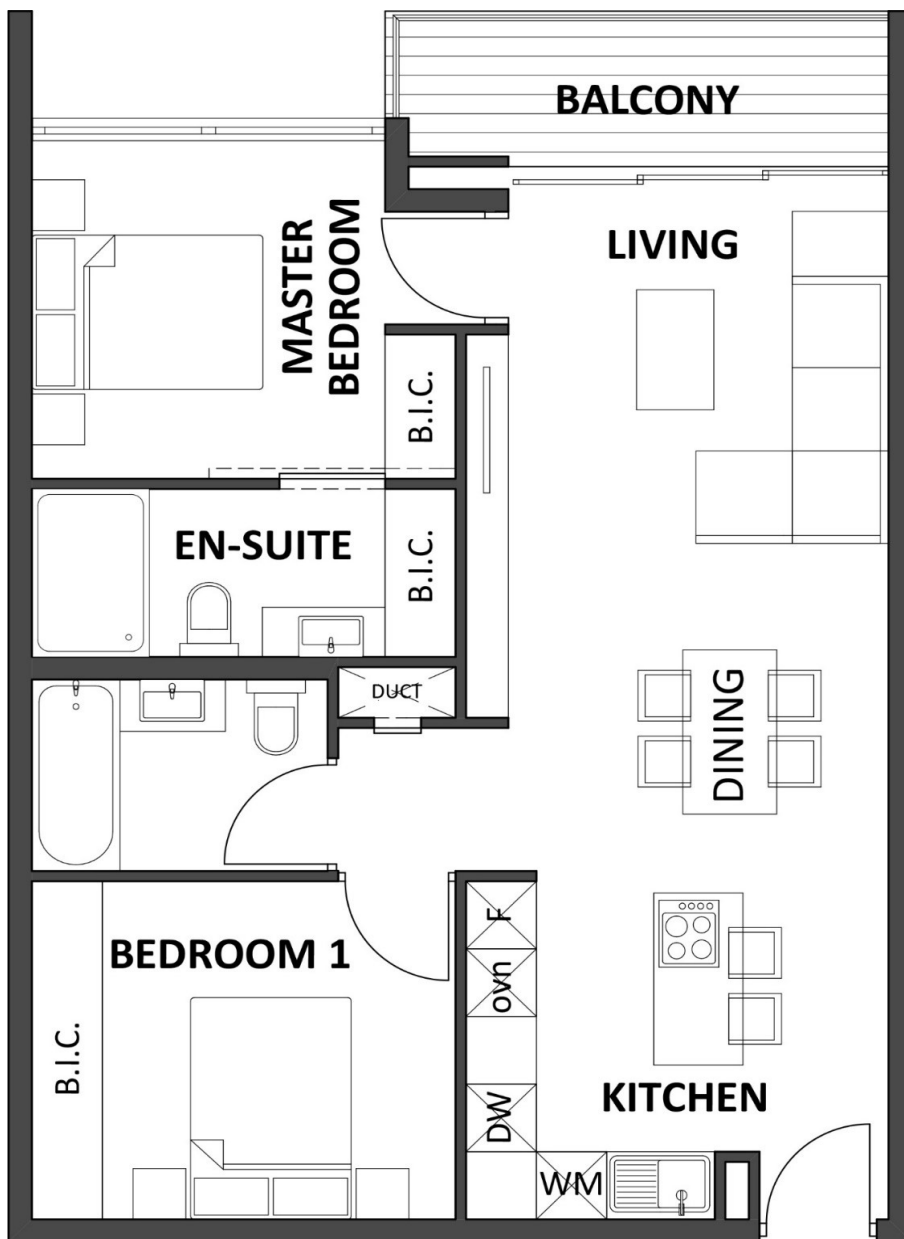

TYPE 2A

UNIT AREA	71.5m²
BALCONY AREA	6.45m²
STORE ROOM AREA	6m²
PARKING BAY AREA	12m²
PARKING ALLOCATION	1 BAY
EXCLUSIVE USE AREA	24m²
TOTAL AREA	119.95m²

UNIT NUMBER	63
LEVEL	5
PARKING No.	66
BLOCK	OCEAN SQUARE

FLOOR PLAN