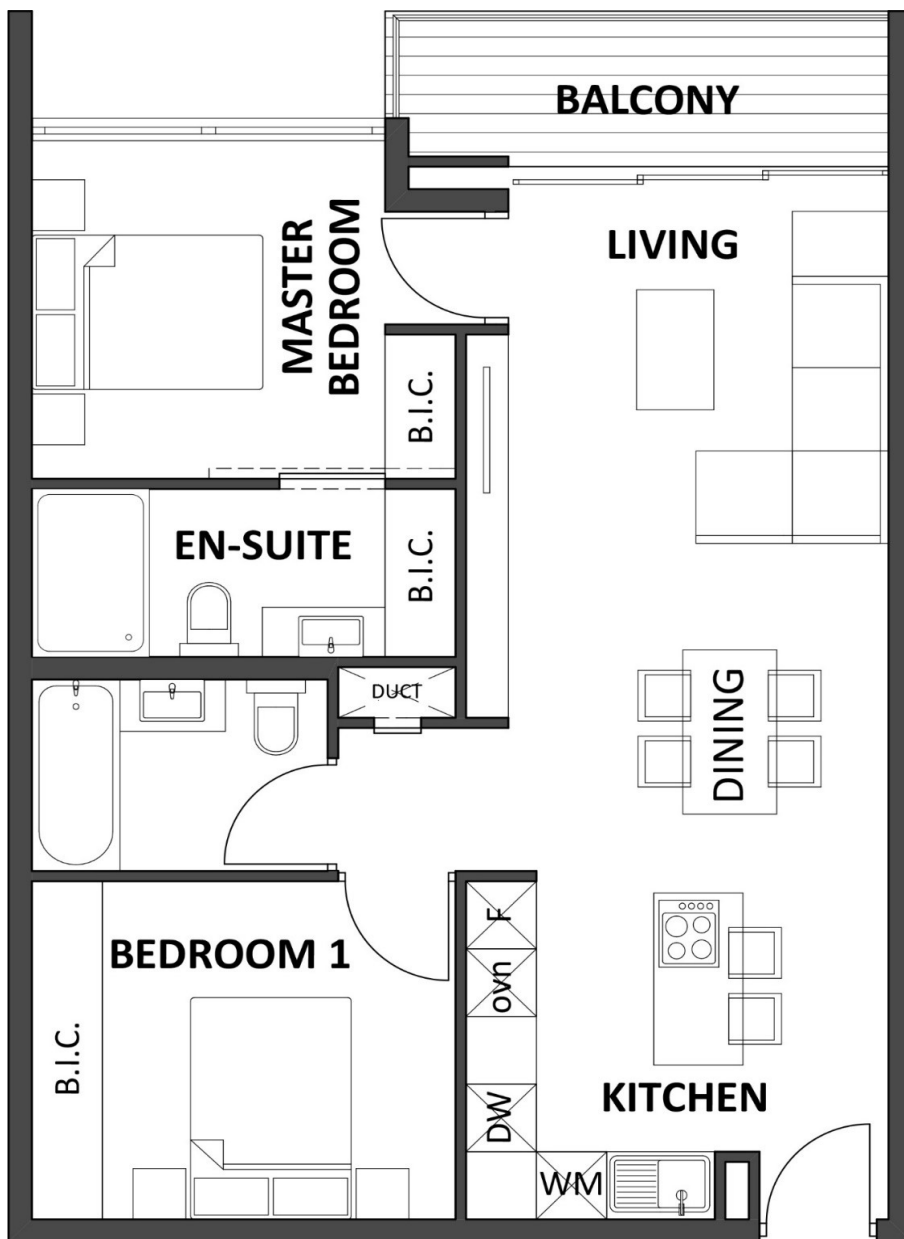

TYPE 2A

UNIT AREA	71.5m²
BALCONY AREA	6.45m²
STORE ROOM AREA	6m²
PARKING BAY AREA	12m²
PARKING ALLOCATION	1 BAY
TOTAL AREA	95.95m²

UNIT NUMBER	29
LEVEL	4
PARKING No.	166
BLOCK	OCEAN SQUARE

FLOOR PLAN