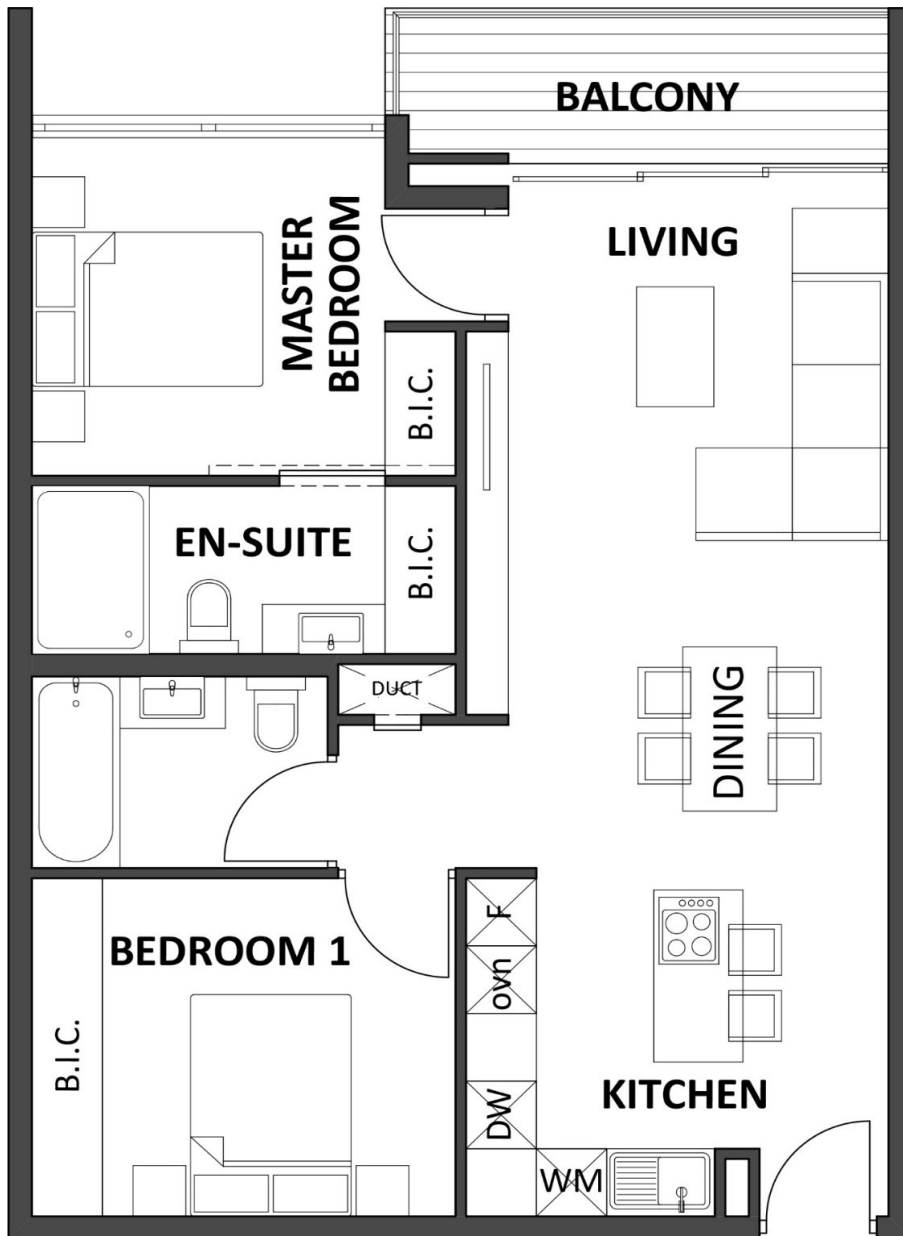

TYPE 2A

UNIT AREA	71.5m²
BALCONY AREA	6.45m²
STORE ROOM AREA	6m²
PARKING BAY AREA	12m²
PARKING ALLOCATION	1 BAY
TOTAL AREA	95.95m²

UNIT NUMBER	71
LEVEL	5
PARKING No.	111
BLOCK	OCEAN SQUARE

FLOOR PLAN