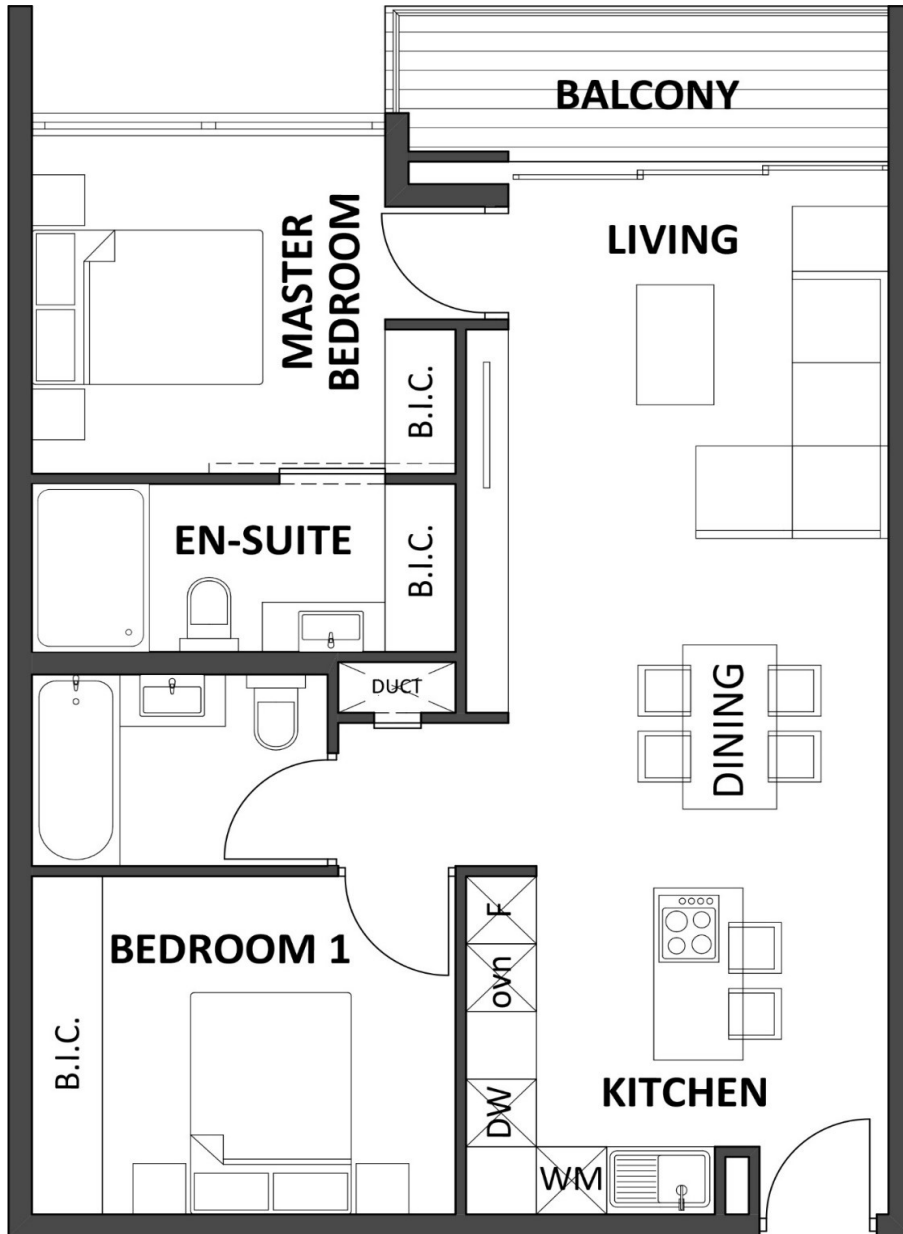

TYPE 2A

UNIT AREA	71.5m²
BALCONY AREA	6.45m²
STORE ROOM AREA	6m²
PARKING BAY AREA	12m²
PARKING ALLOCATION	1 BAY
TOTAL AREA	95.95m²

UNIT NUMBER	108
LEVEL	6
PARKING No.	137
BLOCK	OCEAN SQUARE

FLOOR PLAN