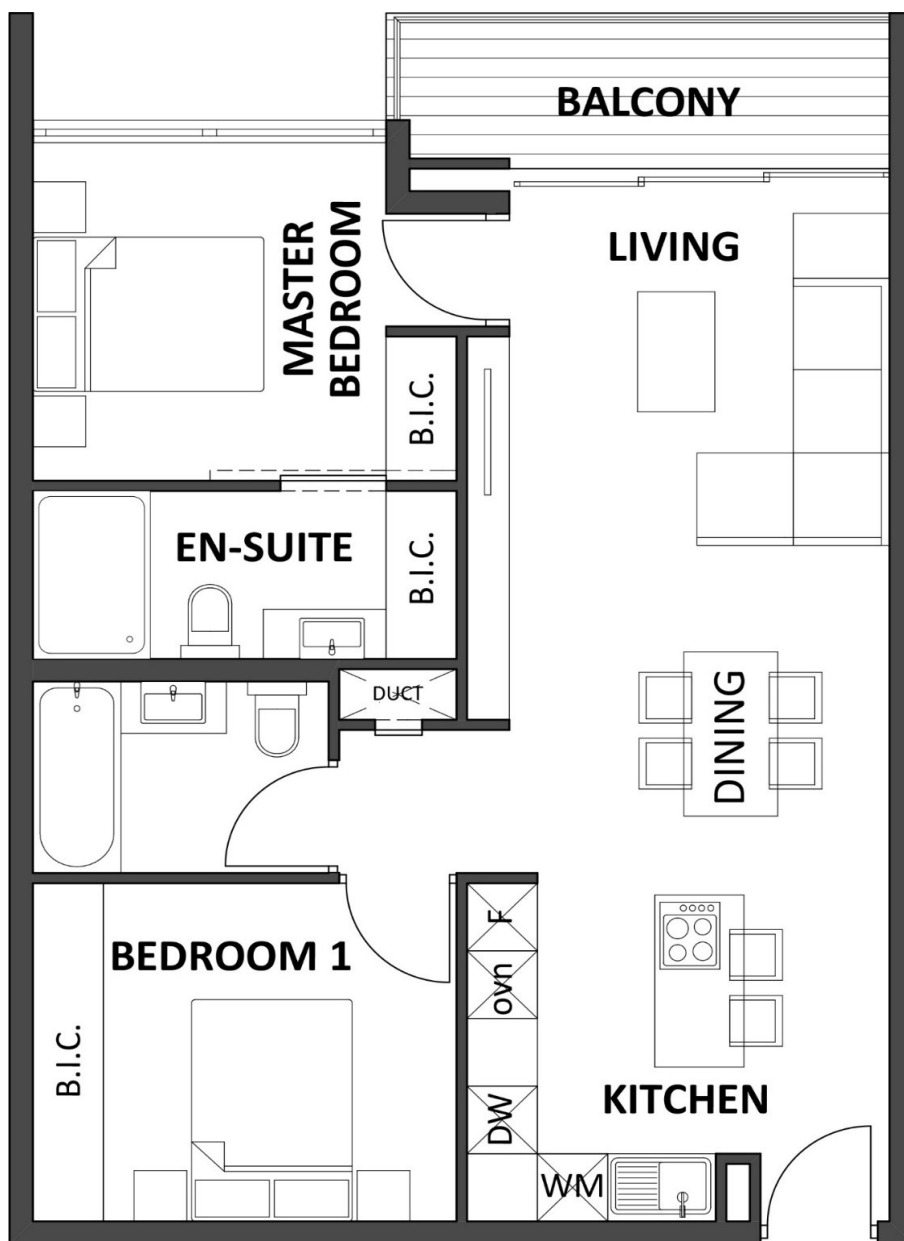

TYPE 2A

UNIT AREA	71.5m²
BALCONY AREA	6.45m²
STORE ROOM AREA	6m²
PARKING BAY AREA	12m²
PARKING ALLOCATION	1 BAY
TOTAL AREA	95.95m²

UNIT NUMBER	122
LEVEL	7
PARKING No.	120
BLOCK	OCEAN SQUARE

FLOOR PLAN