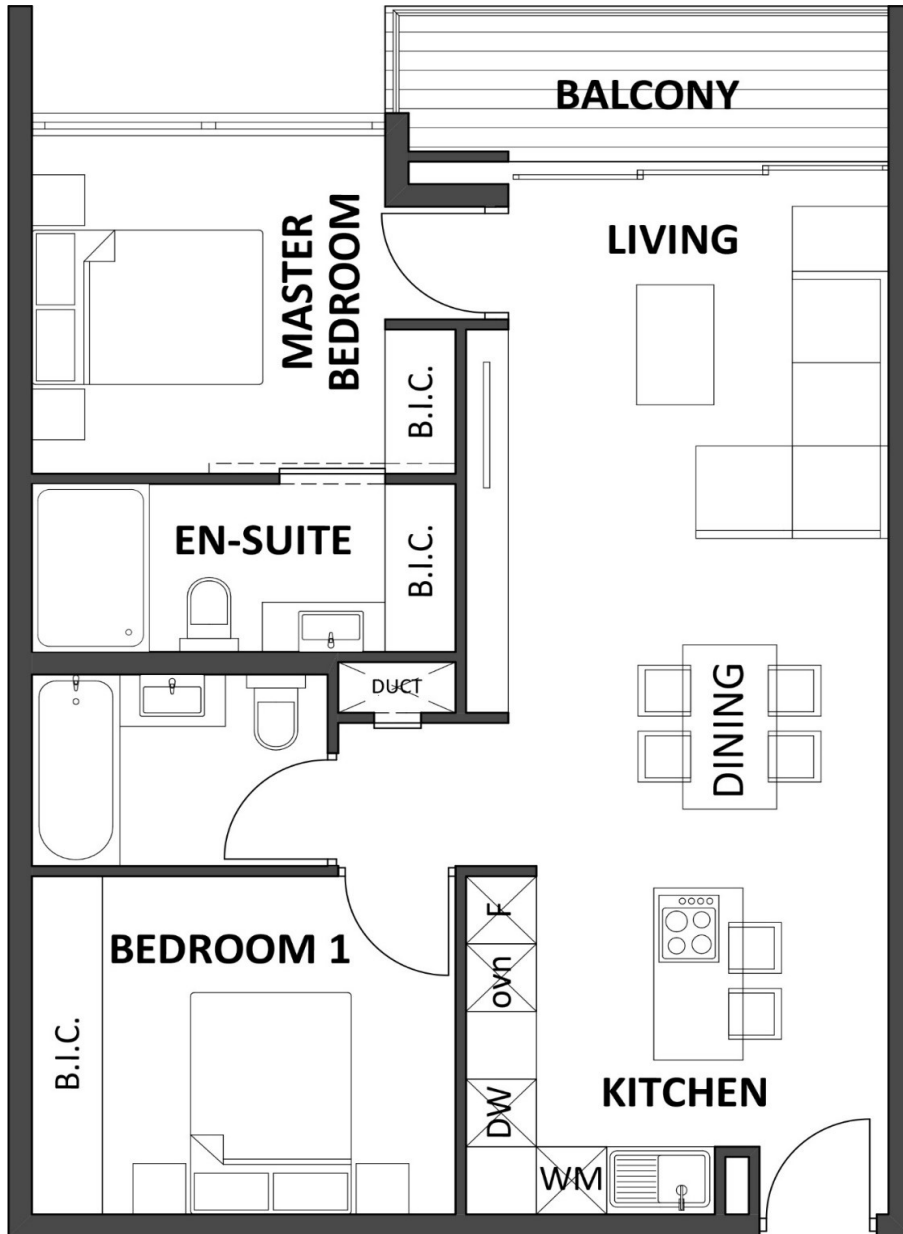

TYPE 2A

UNIT AREA	71.5m²
BALCONY AREA	6.45m²
STORE ROOM AREA	6m²
PARKING BAY AREA	12m²
PARKING ALLOCATION	1 BAY
EXCLUSIVE USE AREA	39m²
TOTAL AREA	134.95m²

UNIT NUMBER	83
LEVEL	5
PARKING No.	105
BLOCK	OCEAN SQUARE

FLOOR PLAN