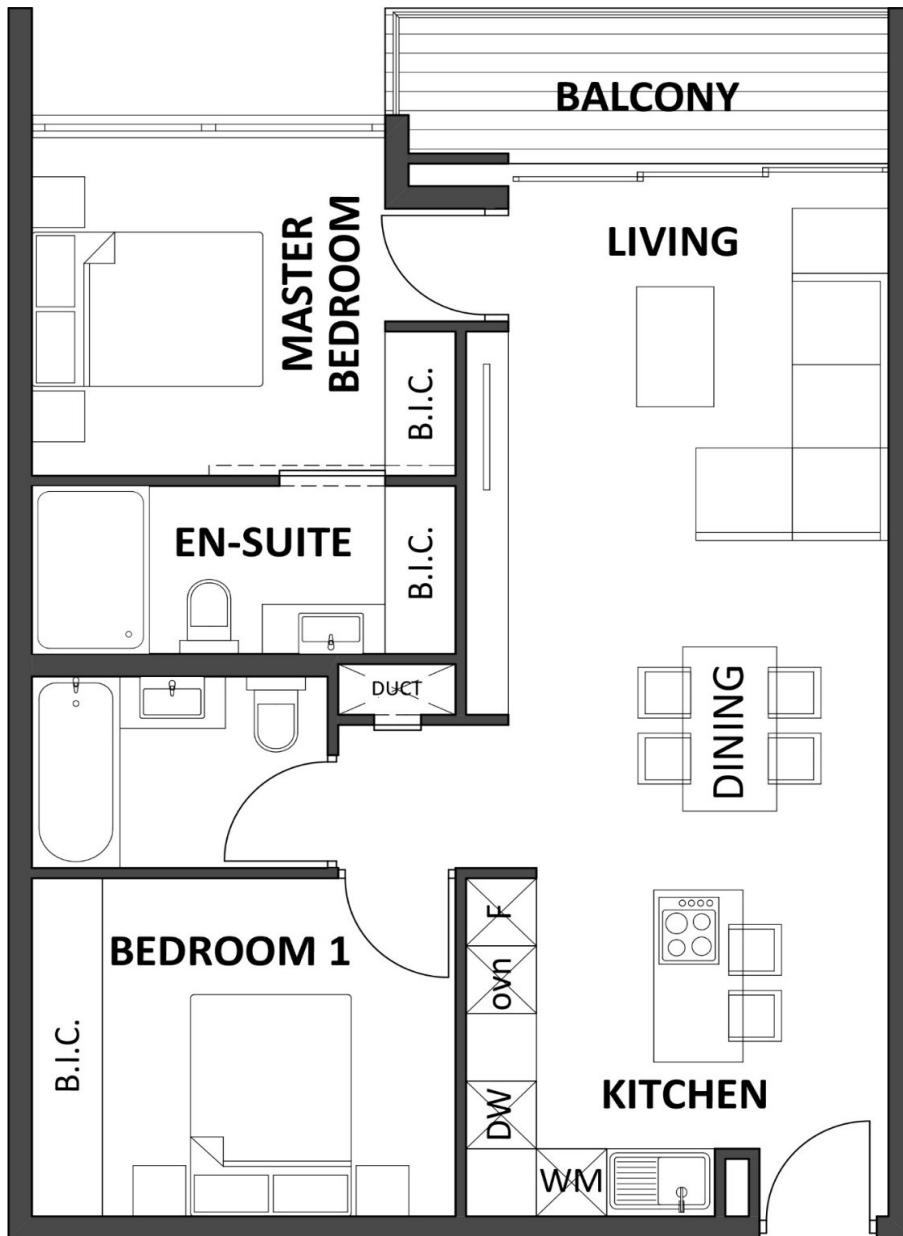

TYPE 2A

UNIT AREA	71.5m²
BALCONY AREA	6.45m²
STORE ROOM AREA	6m²
PARKING BAY AREA	12m²
PARKING ALLOCATION	1 BAY
TOTAL AREA	95.95m²

UNIT NUMBER	216
LEVEL	11
PARKING No.	250
BLOCK	FOREST WAY

FLOOR PLAN