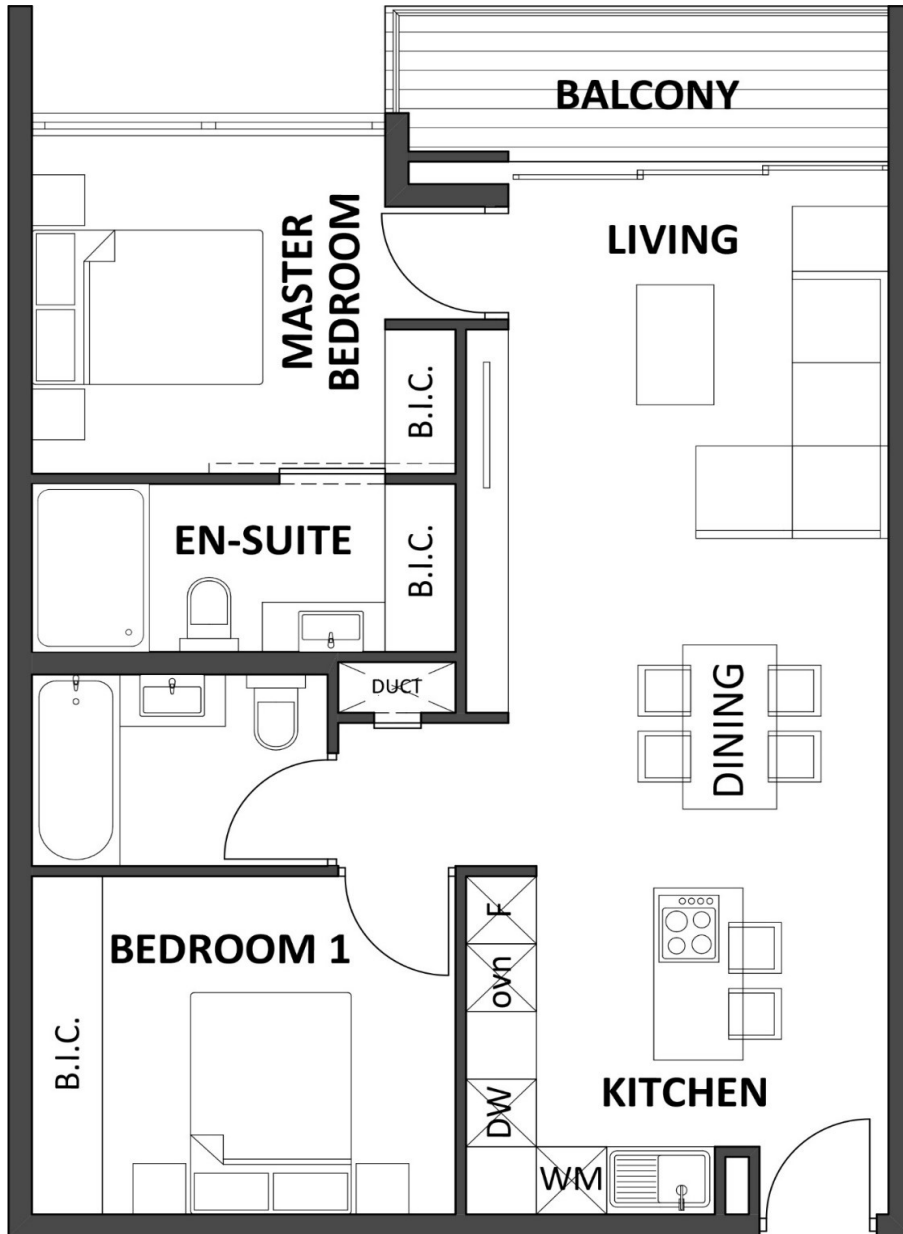

TYPE 2A

UNIT AREA	71.5m²
BALCONY AREA	6.45m²
STORE ROOM AREA	6m²
PARKING BAY AREA	12m²
PARKING ALLOCATION	1 BAY
TOTAL AREA	95.95m²

UNIT NUMBER	6
LEVEL	3
PARKING No.	201
BLOCK	OCEAN SQUARE

FLOOR PLAN