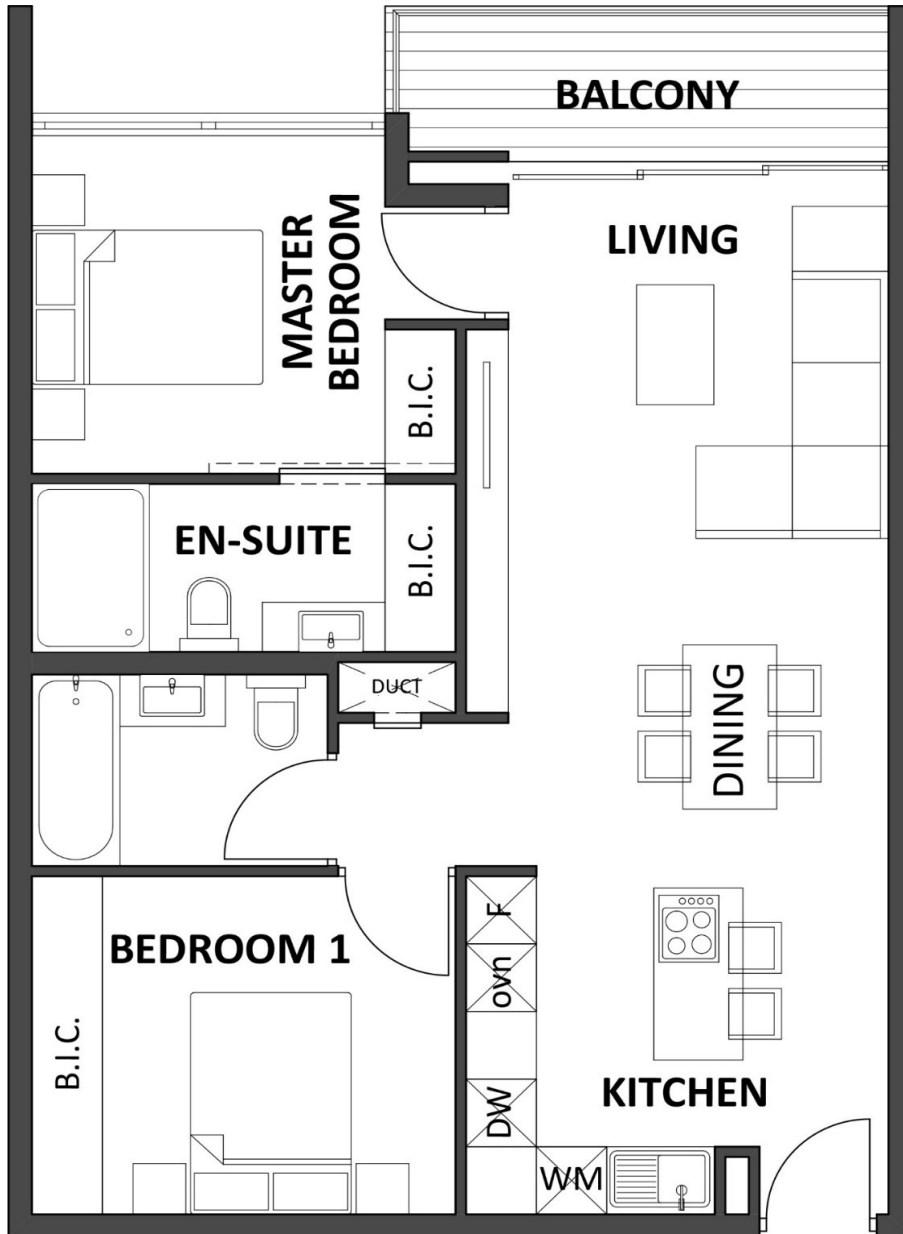

TYPE 2A

UNIT AREA	71.5m²
BALCONY AREA	6.45m²
STORE ROOM AREA	6m²
PARKING BAY AREA	12m²
PARKING ALLOCATION	1 BAY
EXCLUSIVE USE AREA	39m²
TOTAL AREA	134.95m²

UNIT NUMBER	80
LEVEL	5
PARKING No.	130
BLOCK	OCEAN SQUARE

FLOOR PLAN