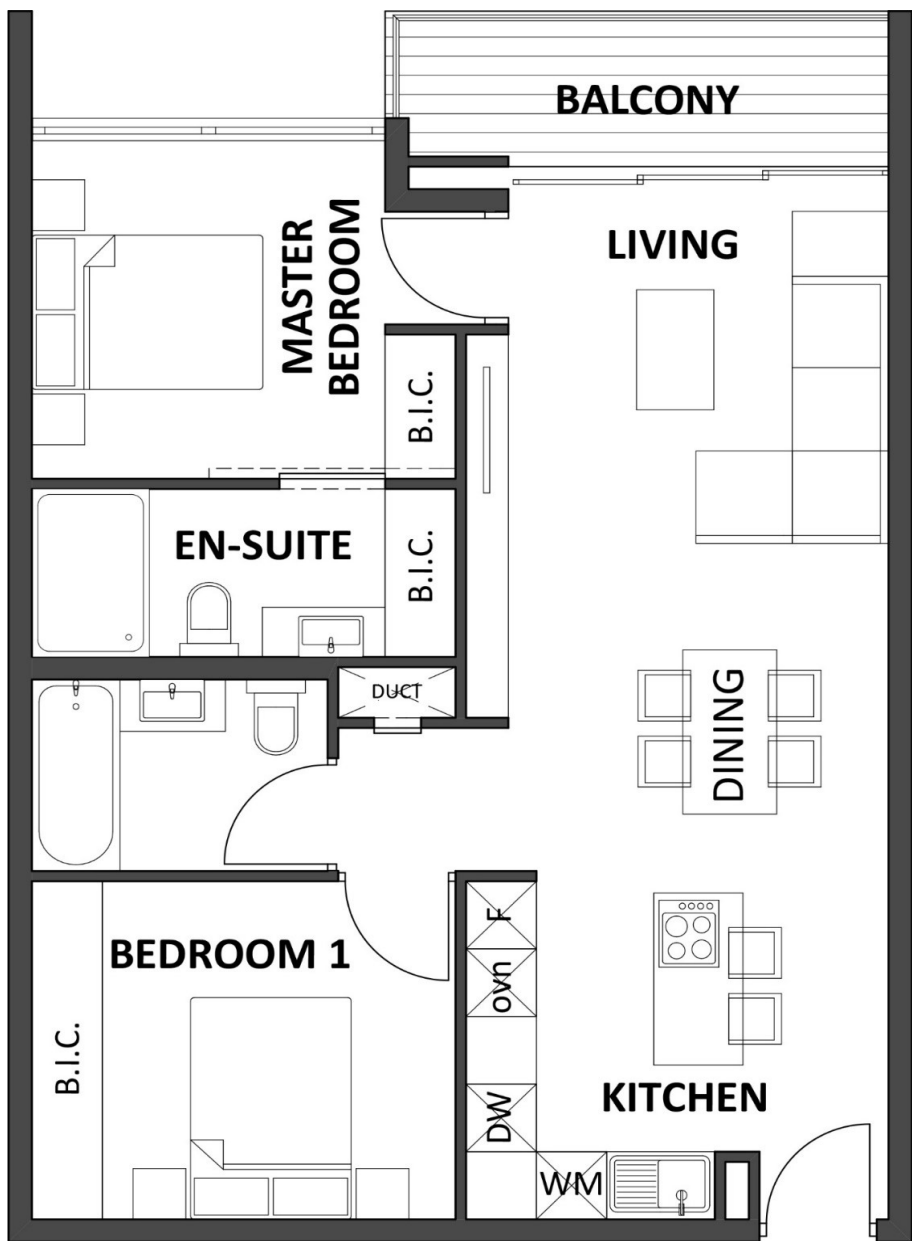

TYPE 2A

UNIT AREA	71.5m²
BALCONY AREA	6.45m²
STORE ROOM AREA	6m²
PARKING BAY AREA	12m²
PARKING ALLOCATION	1 BAY
TOTAL AREA	95.95m²

UNIT NUMBER	129
LEVEL	7
PARKING No.	142
BLOCK	OCEAN SQUARE

FLOOR PLAN