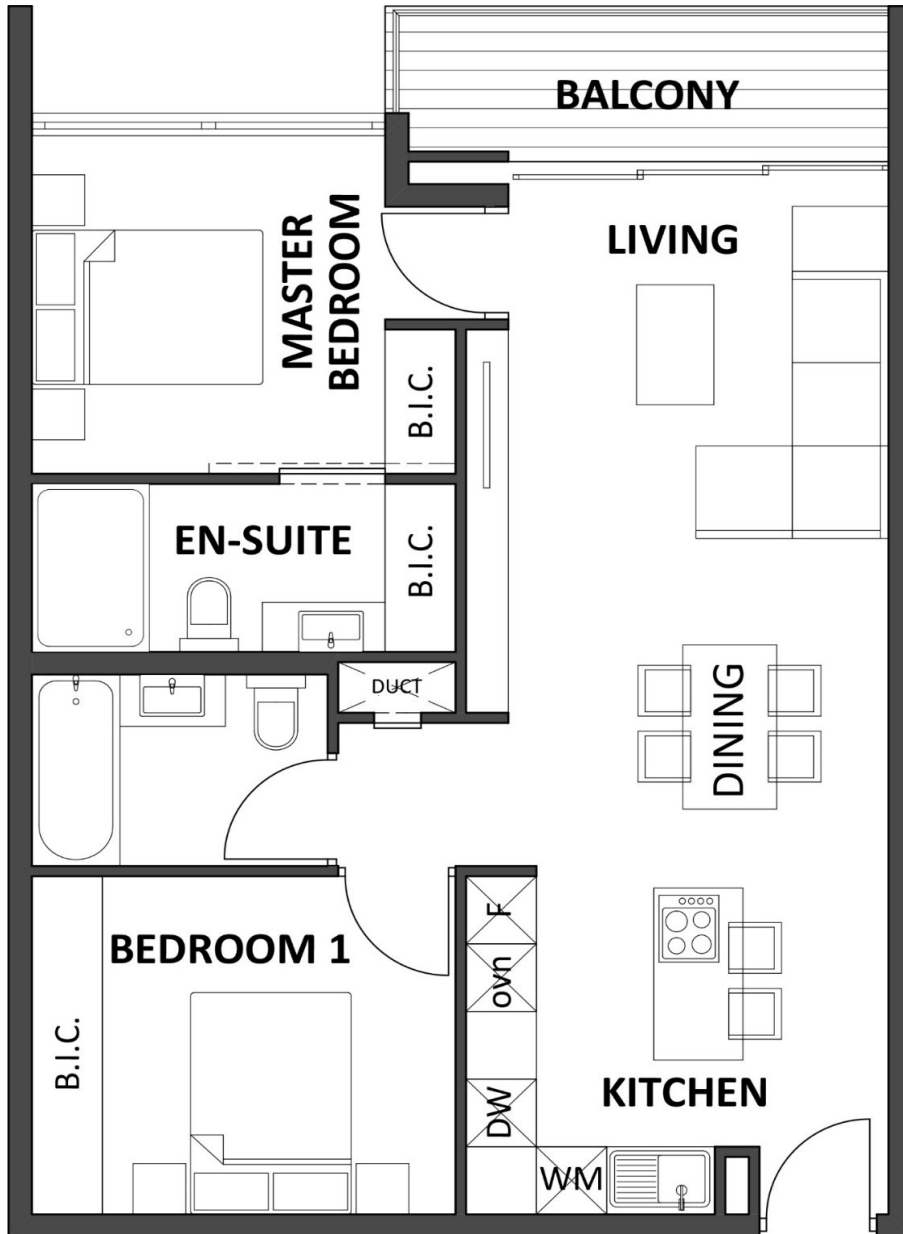

TYPE 2A

UNIT AREA	71.5m²
BALCONY AREA	6.45m²
STORE ROOM AREA	6m²
PARKING BAY AREA	12m²
PARKING ALLOCATION	1 BAY
TOTAL AREA	95.95m²

UNIT NUMBER	25
LEVEL	4
PARKING No.	170
BLOCK	OCEAN SQUARE

FLOOR PLAN