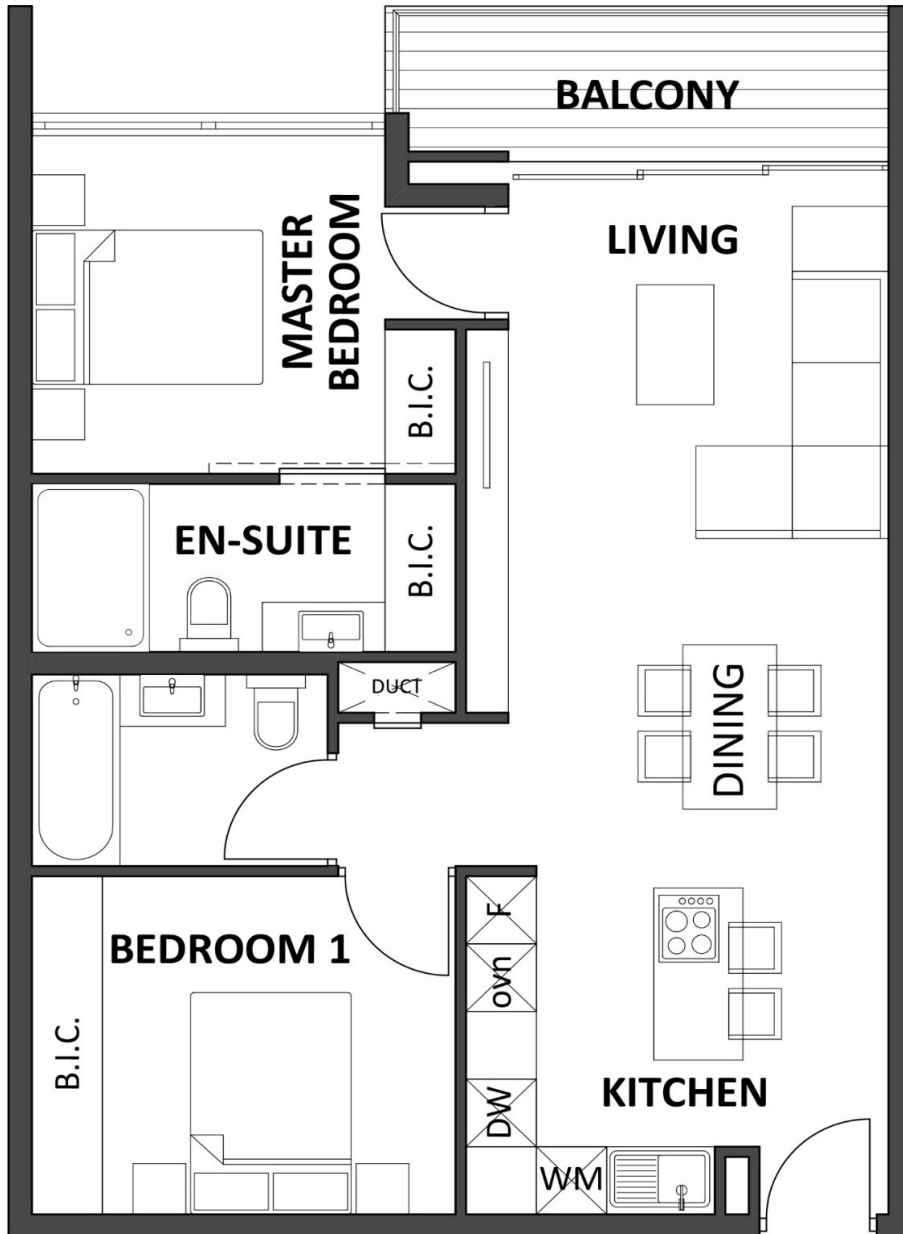

TYPE 2A

UNIT AREA	71.5m²
BALCONY AREA	6.45m²
STORE ROOM AREA	6m²
PARKING BAY AREA	12m²
PARKING ALLOCATION	1 BAY
TOTAL AREA	95.95m²

UNIT NUMBER	115
LEVEL	7
PARKING No.	90
BLOCK	OCEAN SQUARE

FLOOR PLAN