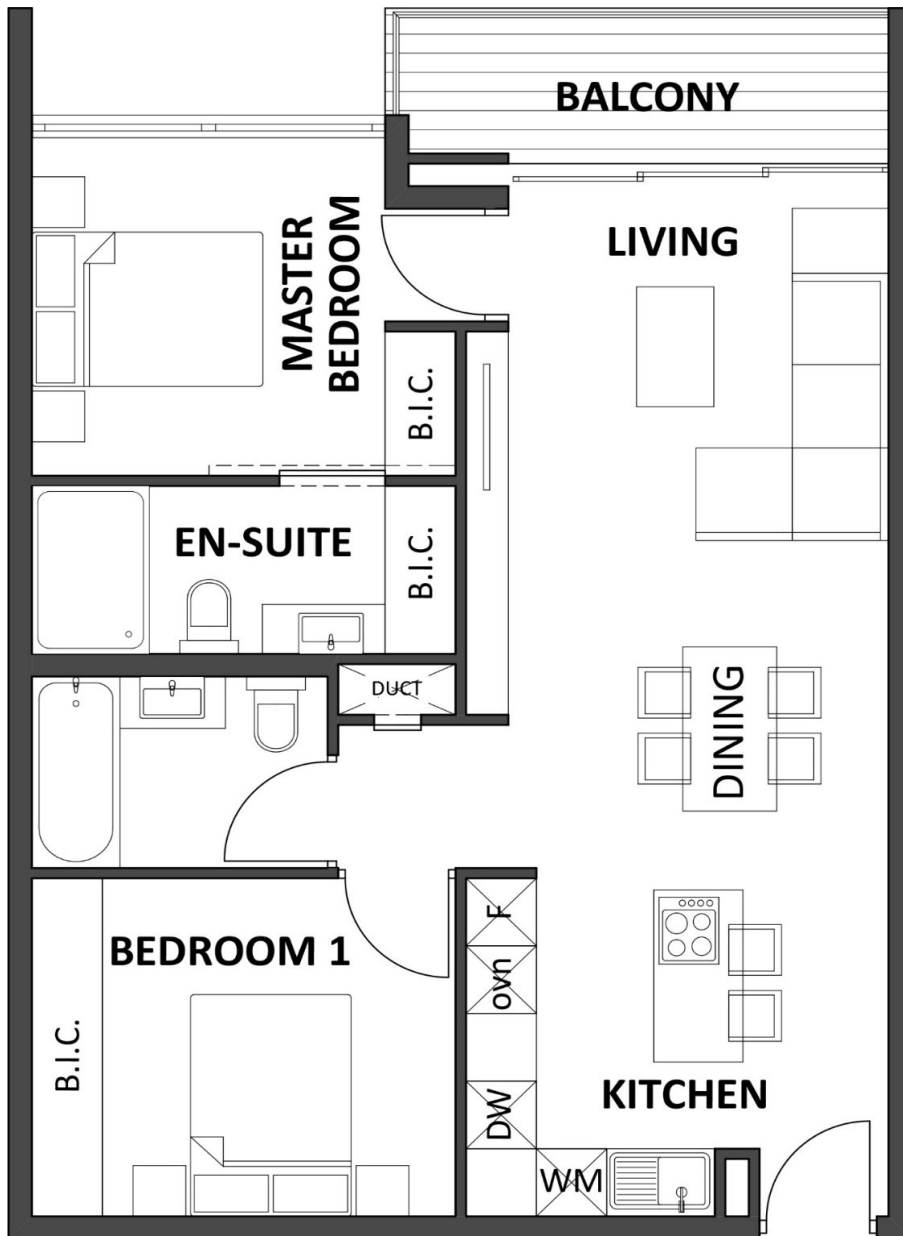

TYPE 2A

UNIT AREA	71.5m²
BALCONY AREA	6.45m²
STORE ROOM AREA	6m²
PARKING BAY AREA	12m²
PARKING ALLOCATION	1 BAY
TOTAL AREA	95.95m²

UNIT NUMBER	5
LEVEL	3
PARKING No.	200
BLOCK	OCEAN SQUARE

FLOOR PLAN