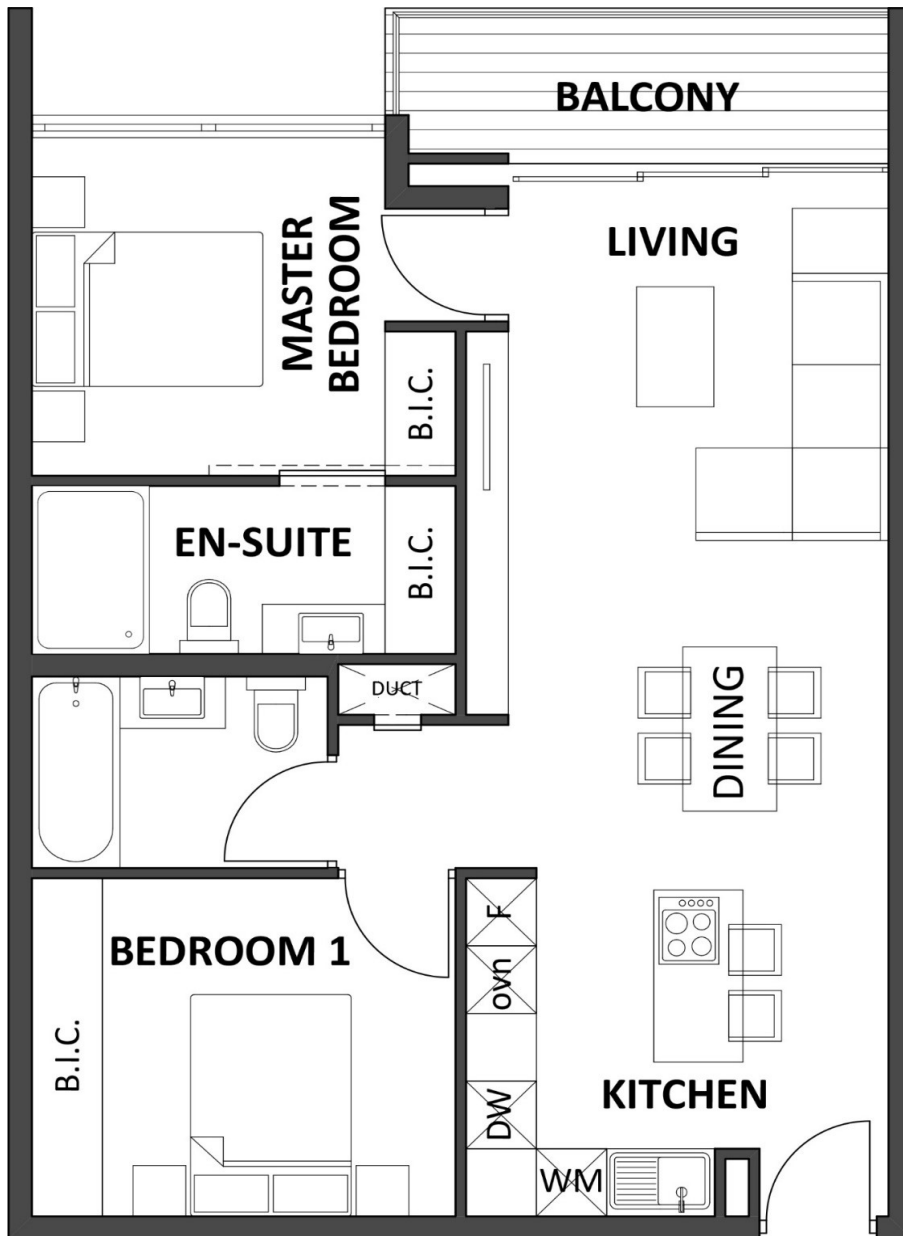

TYPE 2A

UNIT AREA	71.5m²
BALCONY AREA	6.45m²
STORE ROOM AREA	6m²
PARKING BAY AREA	12m²
PARKING ALLOCATION	1 BAY
TOTAL AREA	95.95m²

UNIT NUMBER	2
LEVEL	3
PARKING No.	197
BLOCK	OCEAN SQUARE

FLOOR PLAN