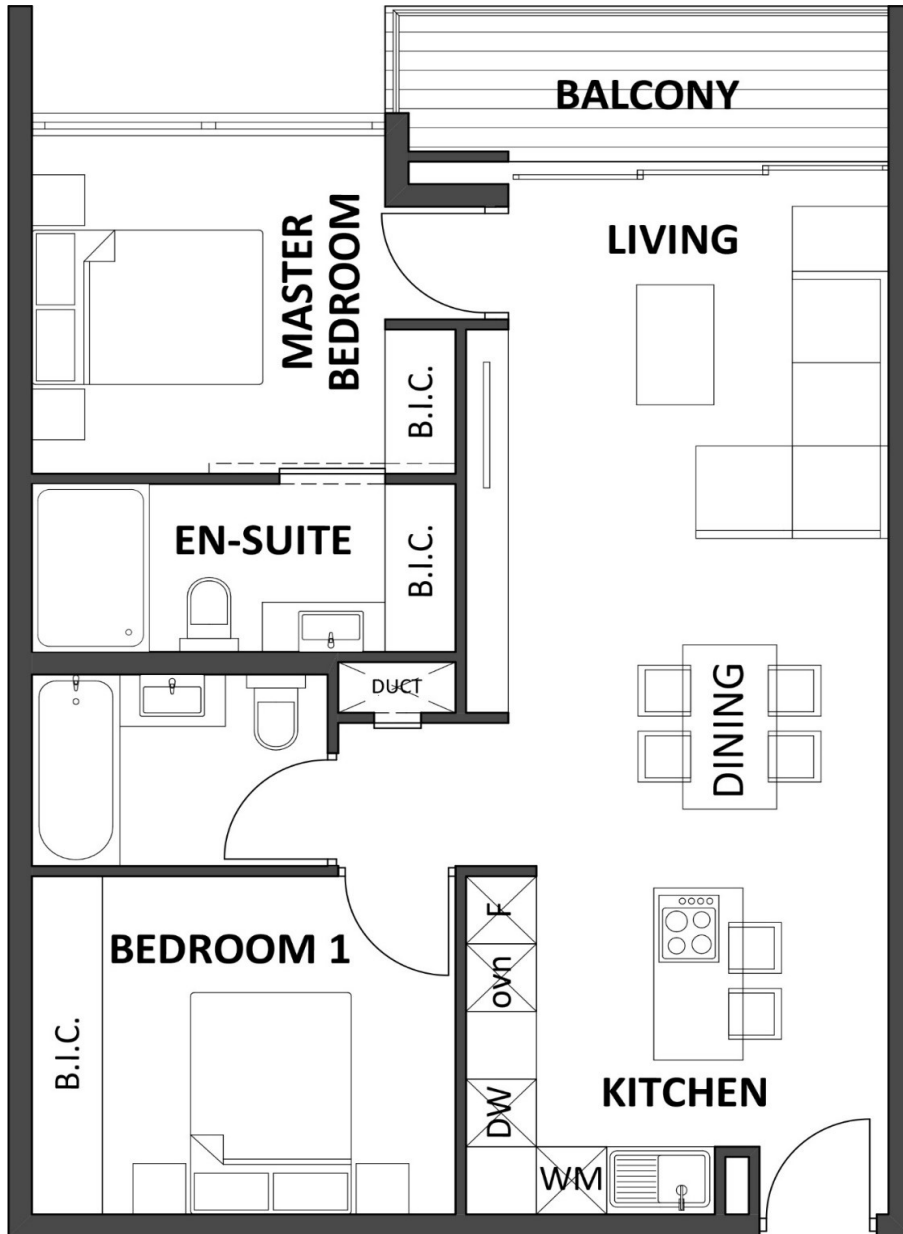

TYPE 2A

UNIT AREA	71.5m²
BALCONY AREA	6.45m²
STORE ROOM AREA	6m²
PARKING BAY AREA	12m²
PARKING ALLOCATION	1 BAY
TOTAL AREA	95.95m²

UNIT NUMBER	30
LEVEL	4
PARKING No.	165
BLOCK	OCEAN SQUARE

FLOOR PLAN