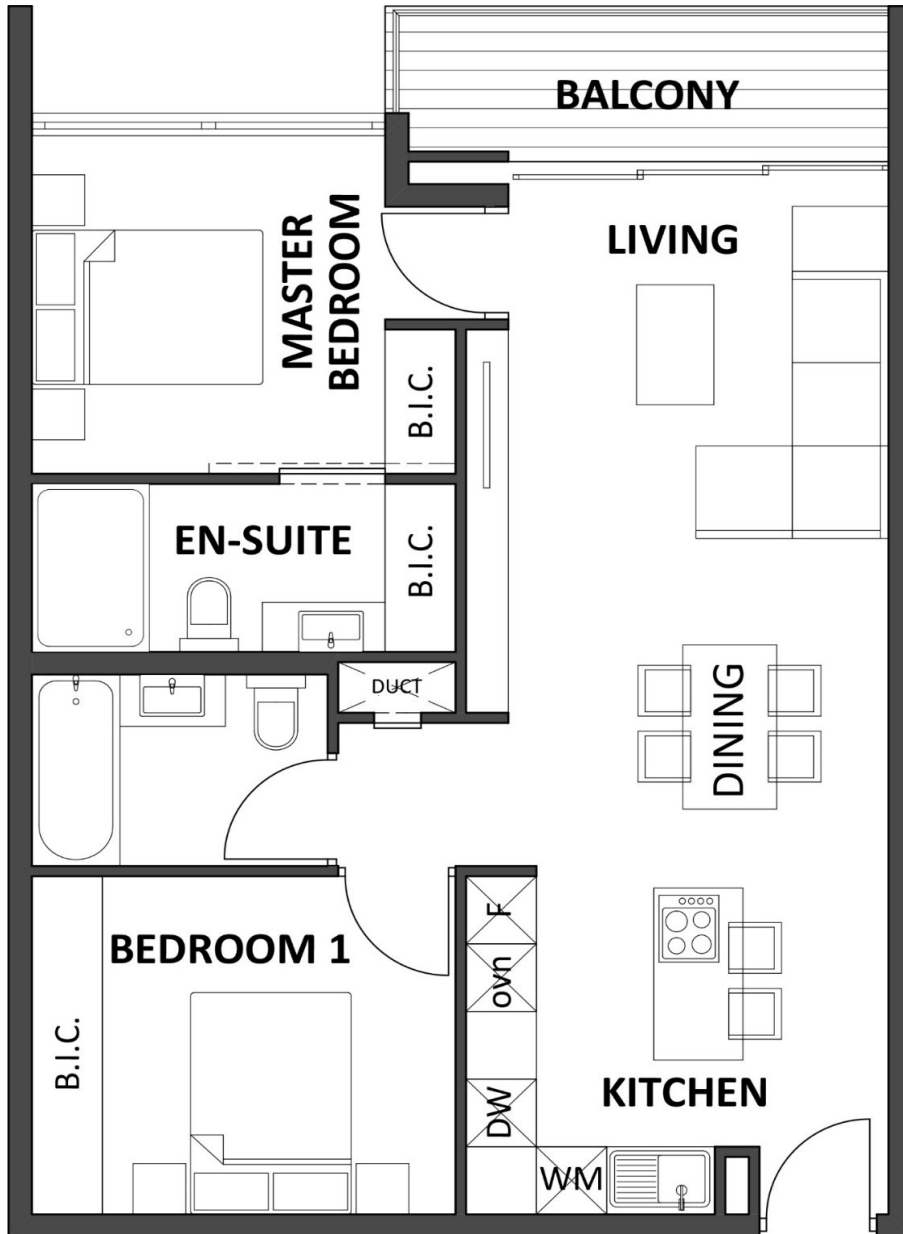

TYPE 2A

UNIT AREA	71.5m²
BALCONY AREA	6.45m²
STORE ROOM AREA	6m²
PARKING BAY AREA	12m²
PARKING ALLOCATION	1 BAY
TOTAL AREA	95.95m²

UNIT NUMBER	34
LEVEL	4
PARKING No.	194
BLOCK	OCEAN SQUARE

FLOOR PLAN