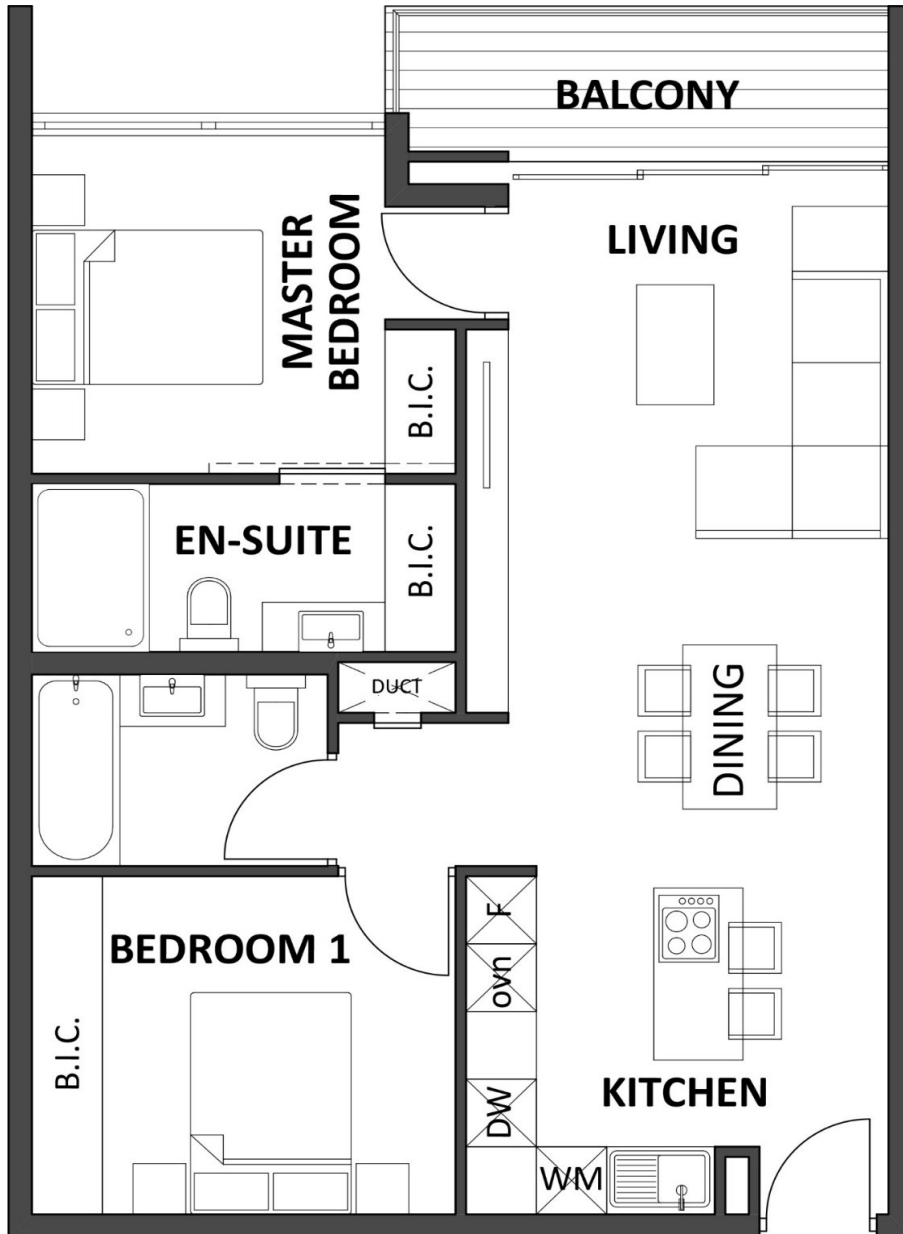

TYPE 2A

UNIT AREA	71.5m²
BALCONY AREA	6.45m²
STORE ROOM AREA	6m²
PARKING BAY AREA	12m²
PARKING ALLOCATION	1 BAY
TOTAL AREA	95.95m²

UNIT NUMBER	28
LEVEL	4
PARKING No.	167
BLOCK	OCEAN SQUARE

FLOOR PLAN