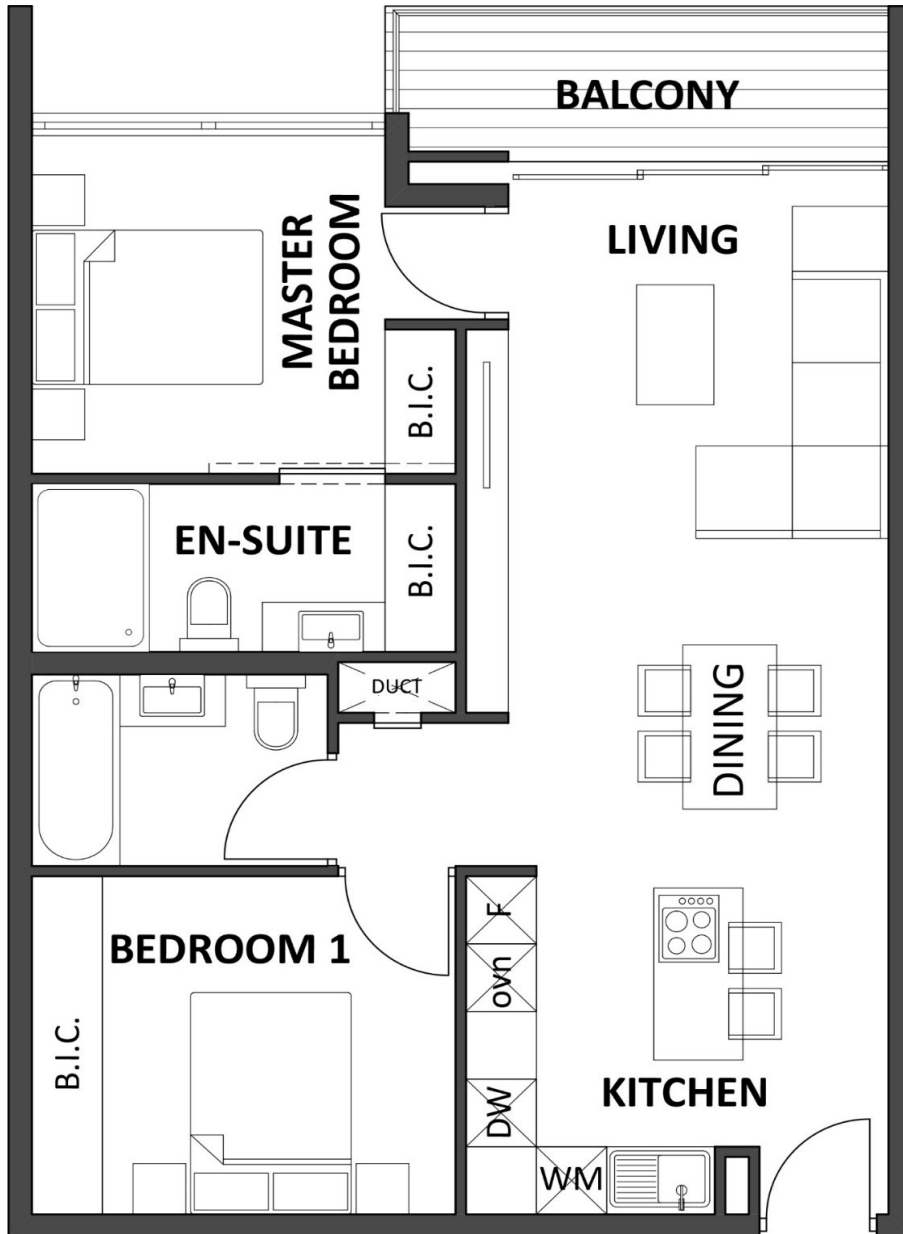

TYPE 2A

UNIT AREA	71.5m²
BALCONY AREA	6.45m²
STORE ROOM AREA	6m²
PARKING BAY AREA	12m²
PARKING ALLOCATION	1 BAY
TOTAL AREA	95.95m²

UNIT NUMBER	116
LEVEL	7
PARKING No.	89
BLOCK	OCEAN SQUARE

FLOOR PLAN