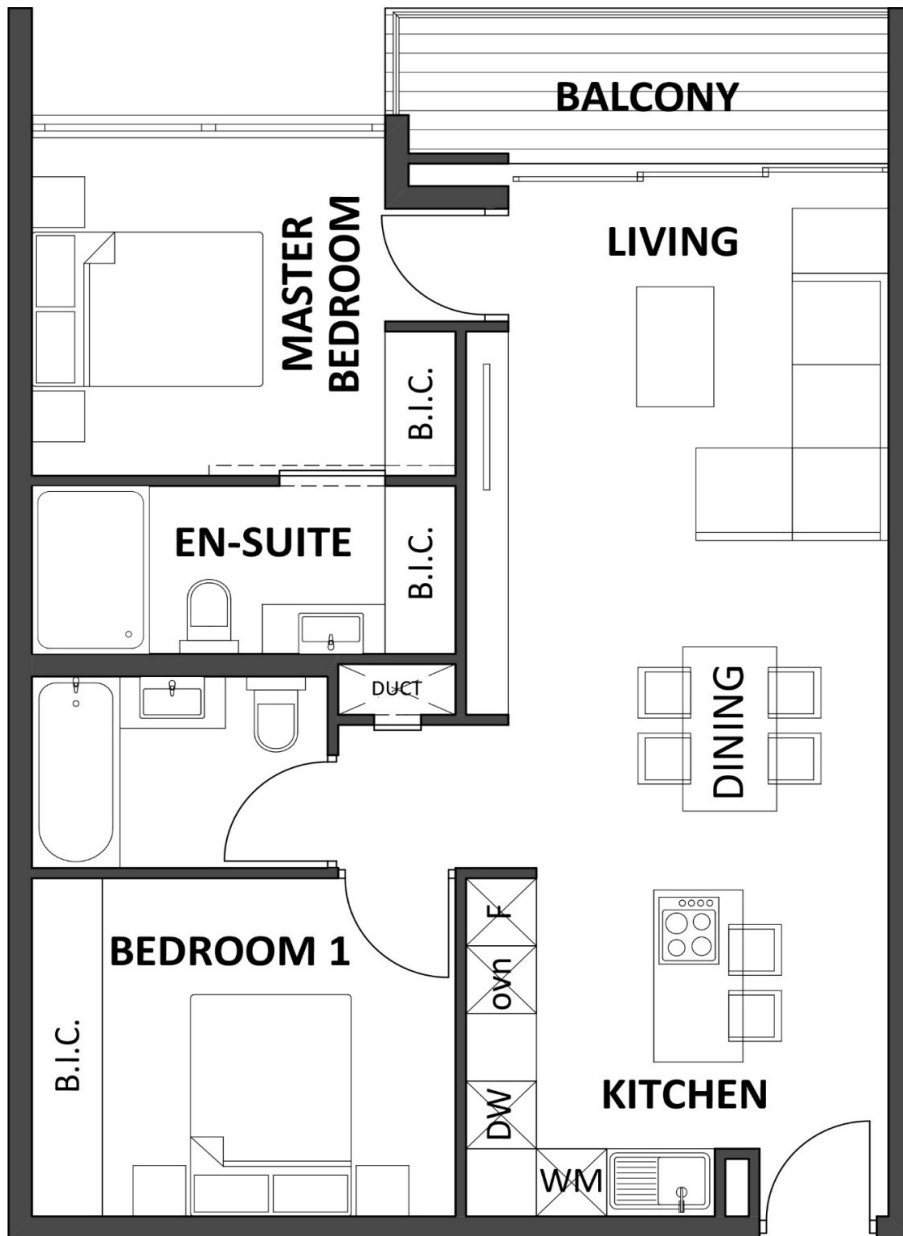

TYPE 2A

UNIT AREA	71.5m²
BALCONY AREA	6.45m²
STORE ROOM AREA	6m²
PARKING BAY AREA	12m²
PARKING ALLOCATION	1 BAY
TOTAL AREA	95.95m²

UNIT NUMBER	217
LEVEL	11
PARKING No.	249
BLOCK	FOREST WAY

FLOOR PLAN