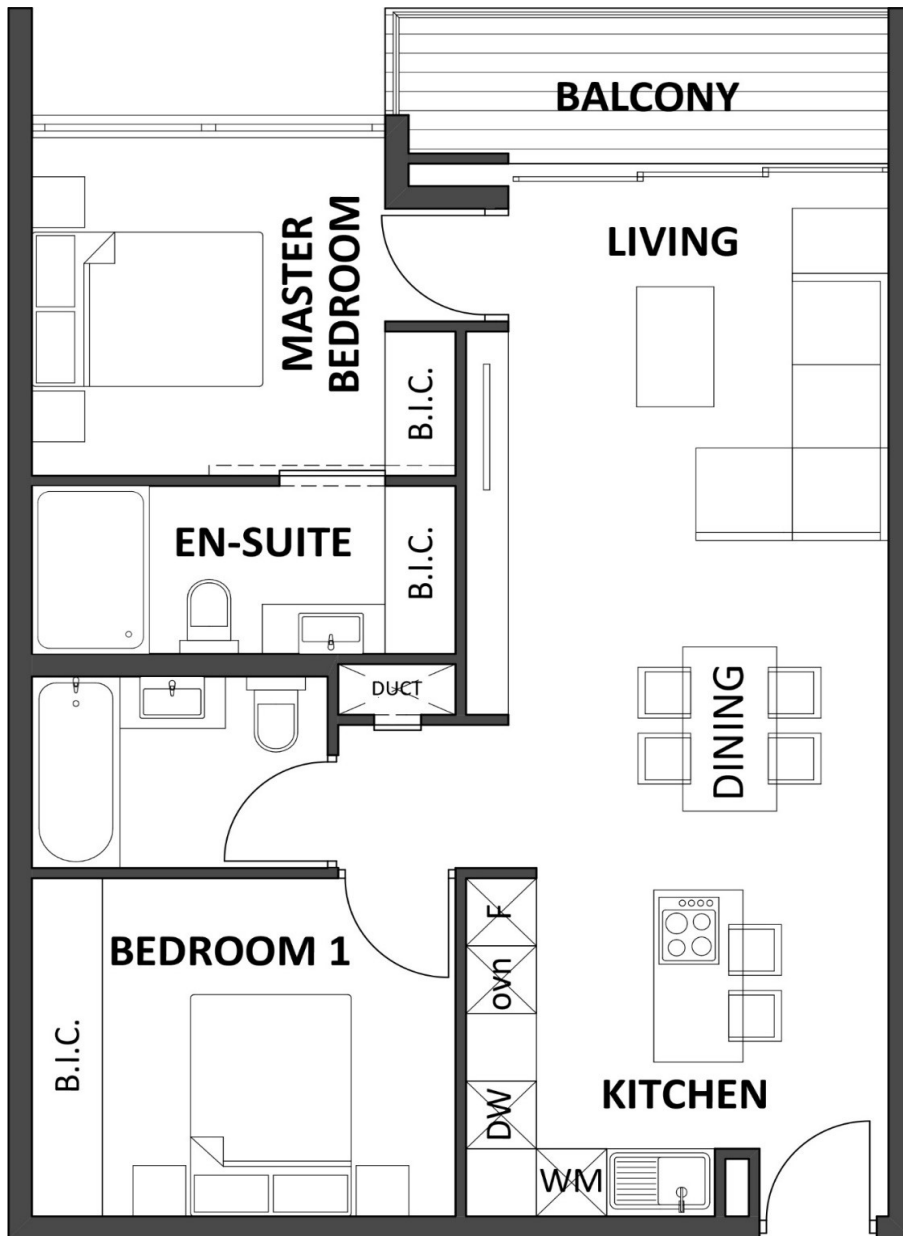

TYPE 2A

UNIT AREA	71.5m²
BALCONY AREA	6.45m²
STORE ROOM AREA	6m²
PARKING BAY AREA	12m²
PARKING ALLOCATION	1 BAY
TOTAL AREA	95.95m²

UNIT NUMBER	4
LEVEL	3
PARKING No.	199
BLOCK	OCEAN SQUARE

FLOOR PLAN