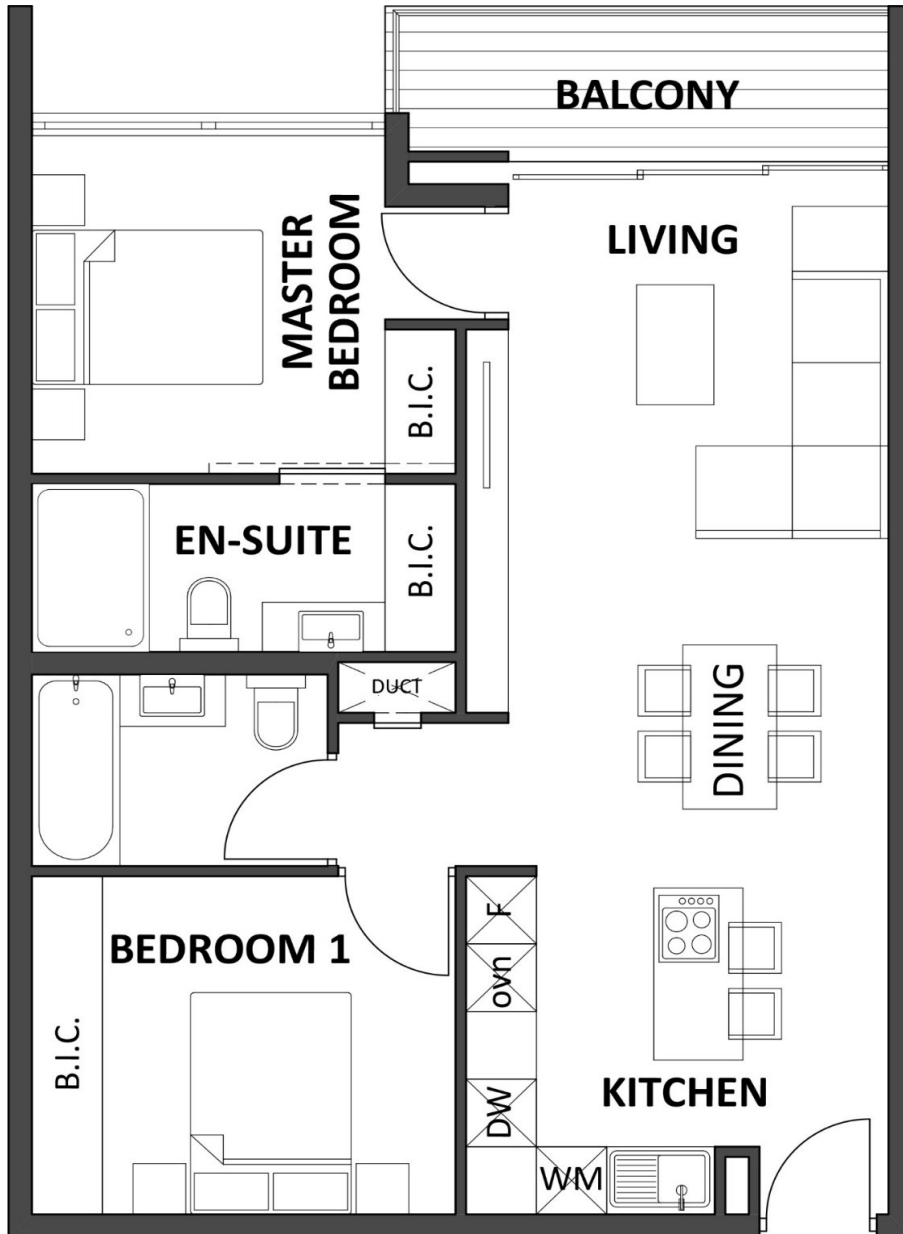

TYPE 2A

UNIT AREA	71.5m²
BALCONY AREA	6.45m²
STORE ROOM AREA	6m²
PARKING BAY AREA	12m²
PARKING ALLOCATION	1 BAY
TOTAL AREA	95.95m²

UNIT NUMBER	109
LEVEL	6
PARKING No.	138
BLOCK	OCEAN SQUARE

FLOOR PLAN