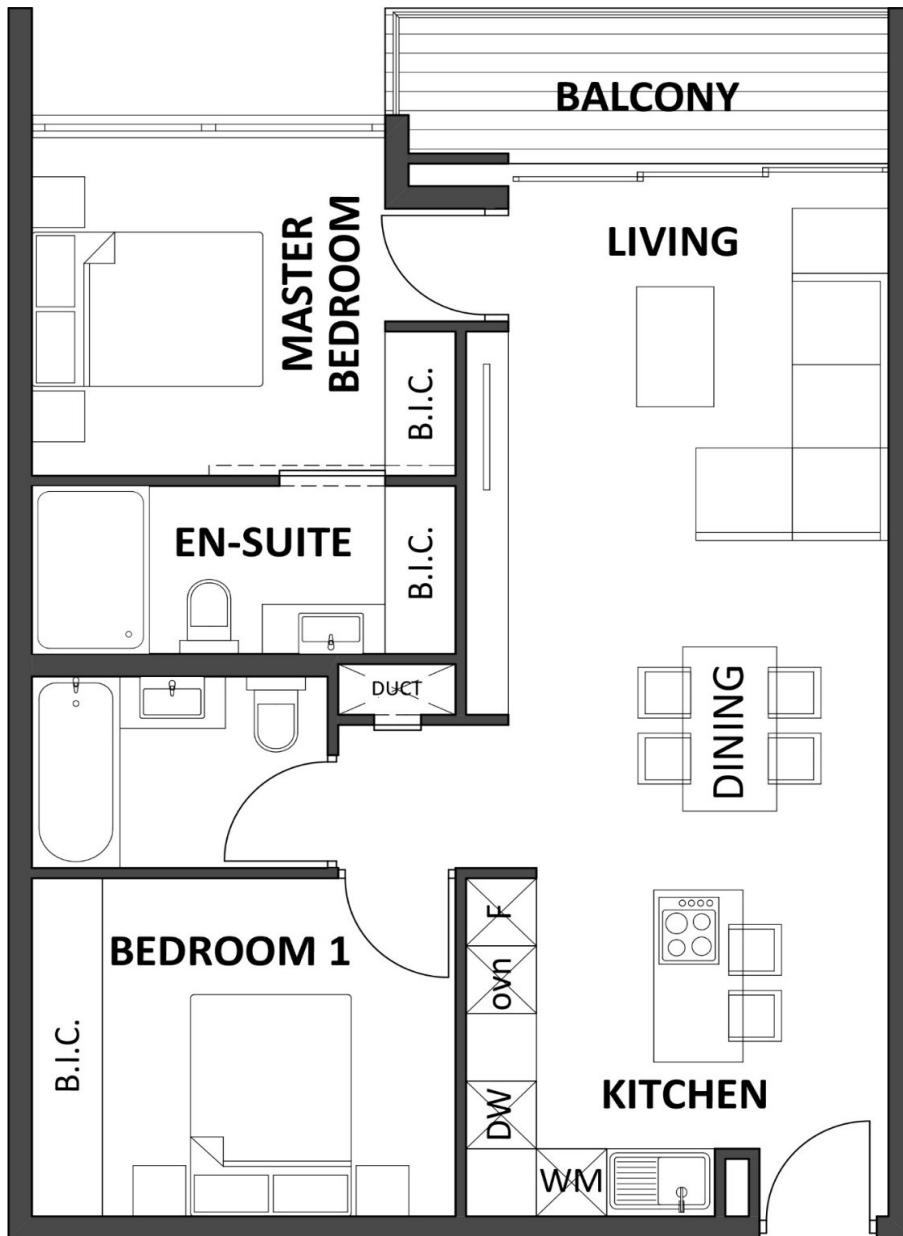

TYPE 2A

UNIT AREA	71.5m²
BALCONY AREA	6.45m²
STORE ROOM AREA	6m²
PARKING BAY AREA	12m²
PARKING ALLOCATION	1 BAY
TOTAL AREA	95.95m²

UNIT NUMBER	88
LEVEL	6
PARKING No.	73
BLOCK	OCEAN SQUARE

FLOOR PLAN