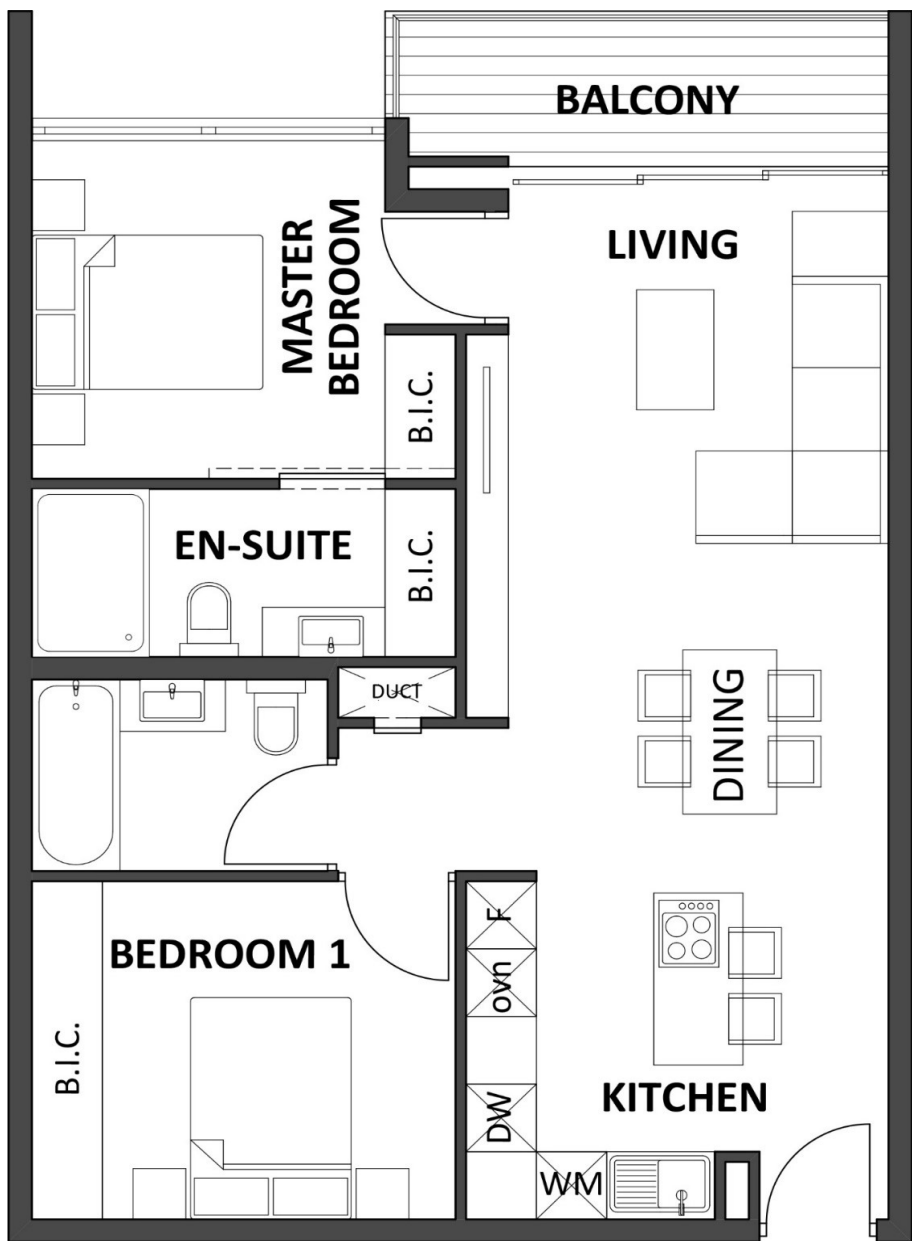

TYPE 2A

UNIT AREA	71.5m²
BALCONY AREA	6.45m²
STORE ROOM AREA	6m²
PARKING BAY AREA	12m²
PARKING ALLOCATION	1 BAY
TOTAL AREA	95.95m²

UNIT NUMBER	134
LEVEL	7
PARKING No.	147
BLOCK	OCEAN SQUARE

FLOOR PLAN