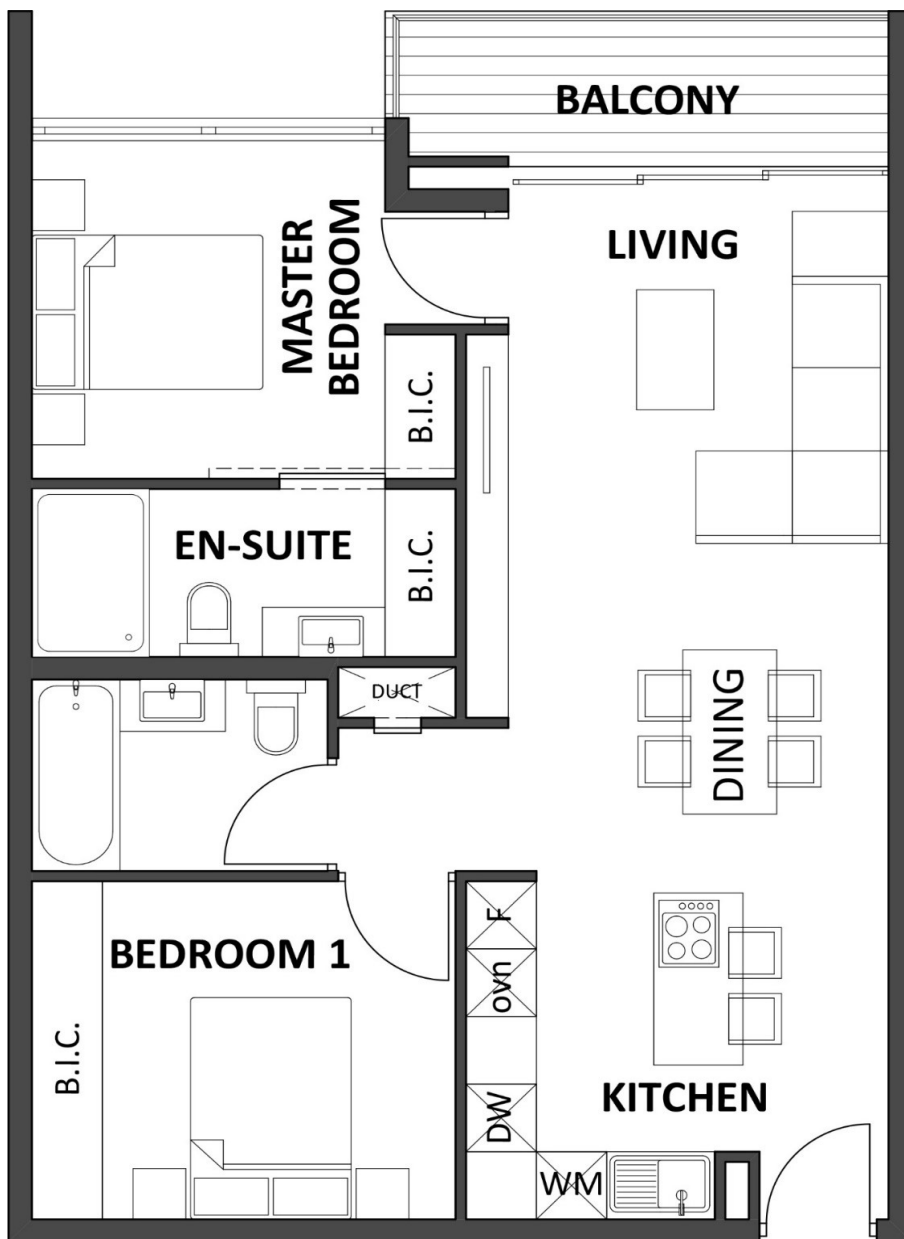

TYPE 2A

UNIT AREA	71.5m²
BALCONY AREA	6.45m²
STORE ROOM AREA	6m²
PARKING BAY AREA	12m²
PARKING ALLOCATION	1 BAY
TOTAL AREA	95.95m²

UNIT NUMBER	99
LEVEL	6
PARKING No.	113
BLOCK	OCEAN SQUARE

FLOOR PLAN