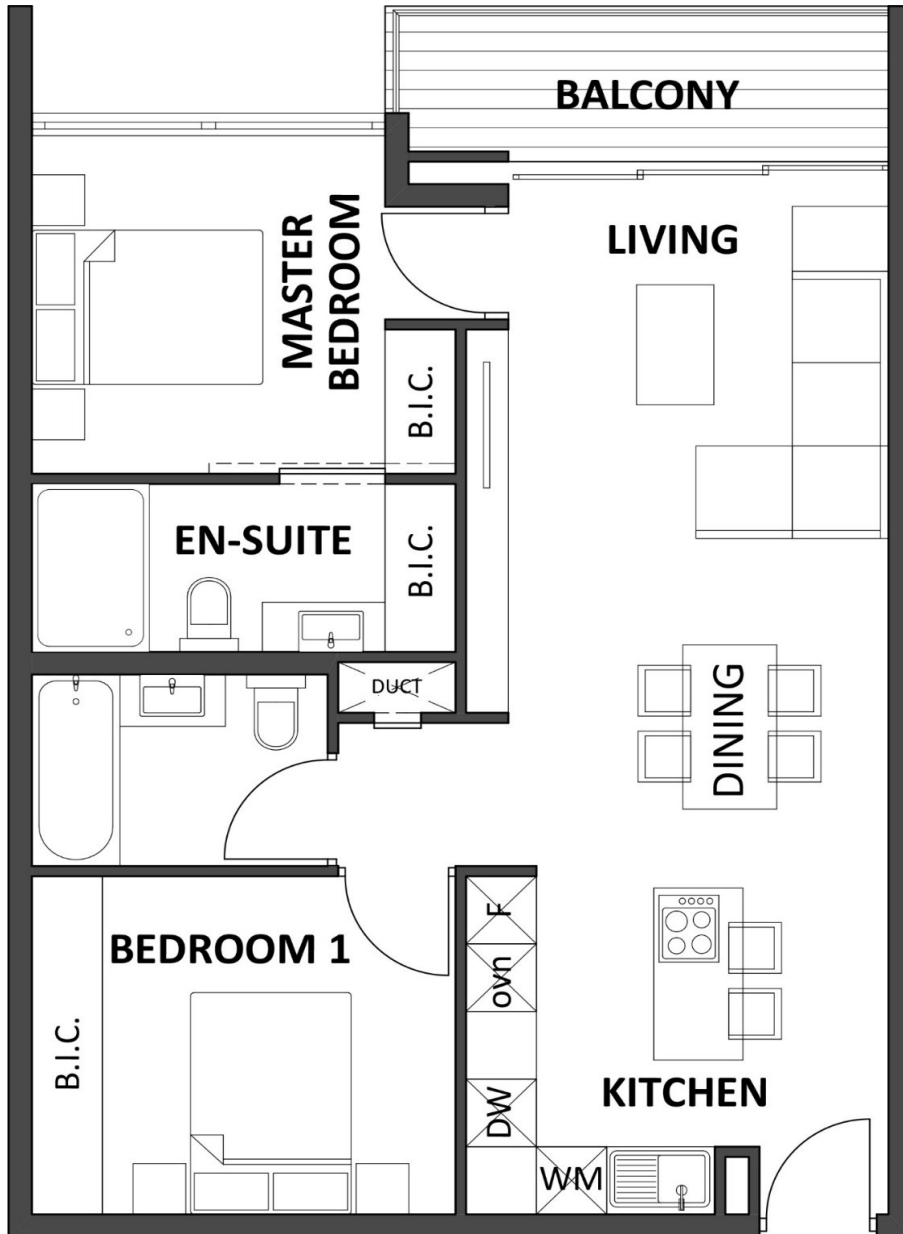

TYPE 2A

UNIT AREA	71.5m²
BALCONY AREA	6.45m²
STORE ROOM AREA	6m²
PARKING BAY AREA	12m²
PARKING ALLOCATION	1 BAY
EXCLUSIVE USE AREA	31m²
TOTAL AREA	126.95m²

UNIT NUMBER	84
LEVEL	5
PARKING No.	106
BLOCK	OCEAN SQUARE

FLOOR PLAN