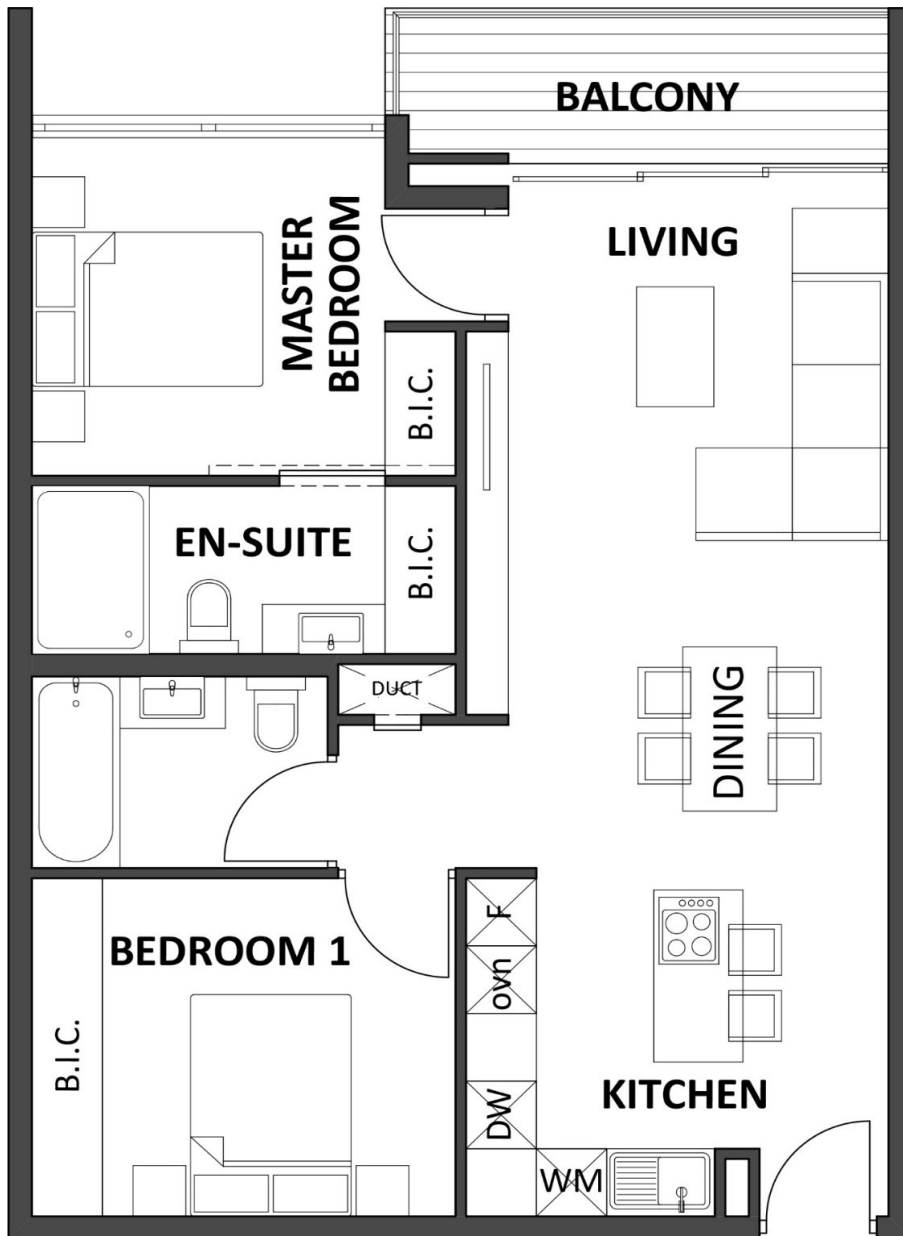

TYPE 2A

UNIT AREA	71.5m²
BALCONY AREA	6.45m²
STORE ROOM AREA	6m²
PARKING BAY AREA	12m²
PARKING ALLOCATION	1 BAY
TOTAL AREA	95.95m²

UNIT NUMBER	87
LEVEL	6
PARKING No.	74
BLOCK	OCEAN SQUARE

FLOOR PLAN