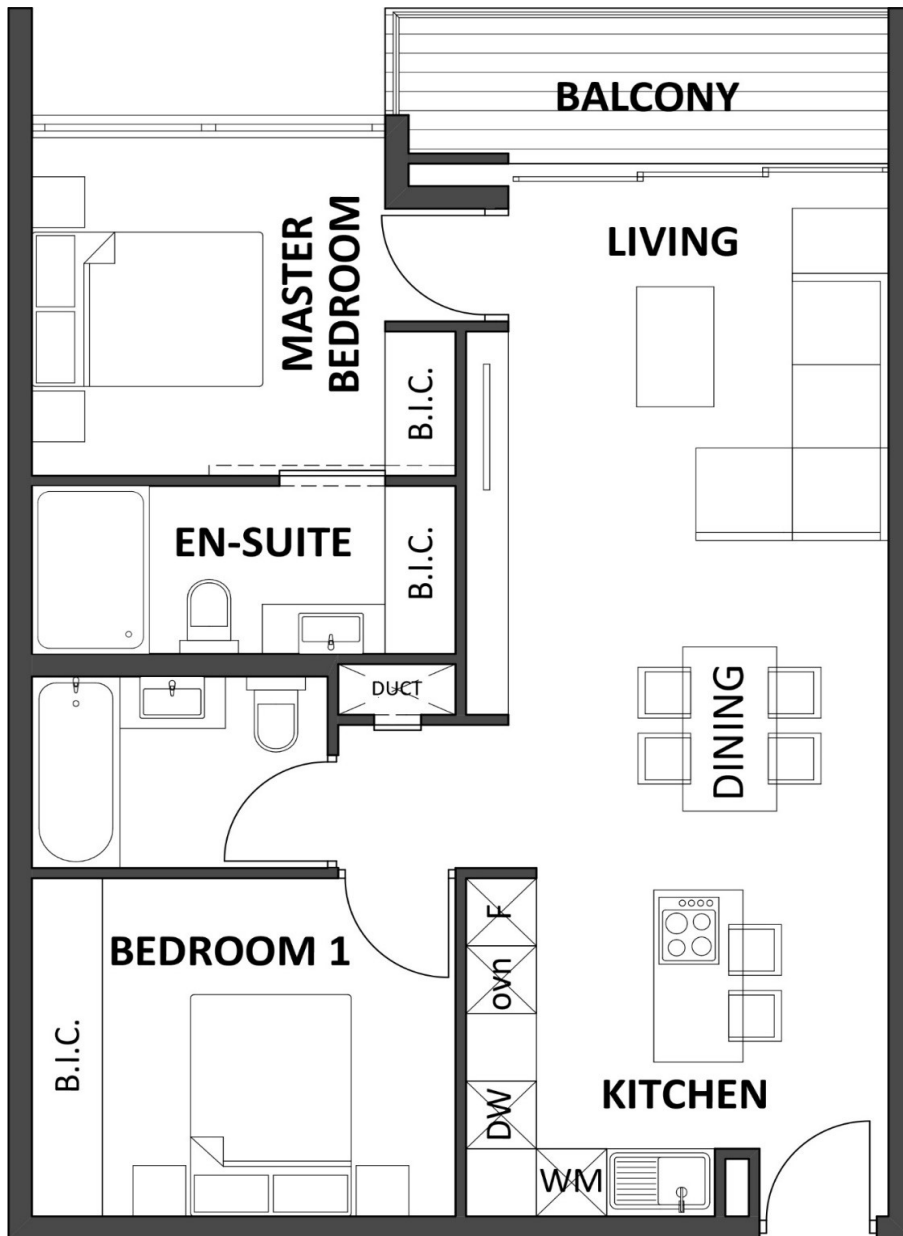

TYPE 2A

UNIT AREA	71.5m²
BALCONY AREA	6.45m²
STORE ROOM AREA	6m²
PARKING BAY AREA	12m²
PARKING ALLOCATION	1 BAY
TOTAL AREA	95.95m²

UNIT NUMBER	90
LEVEL	6
PARKING No.	71
BLOCK	OCEAN SQUARE

FLOOR PLAN