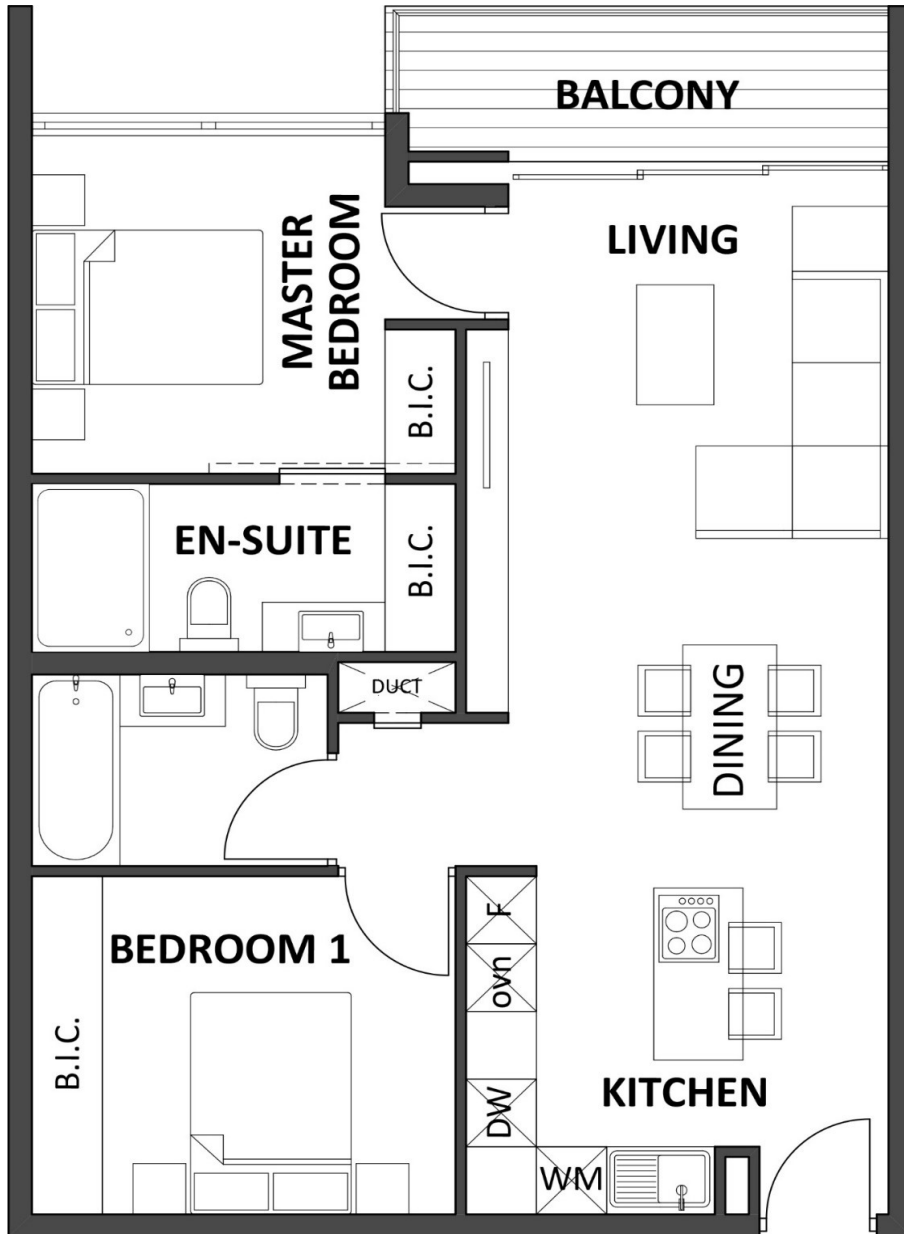

TYPE 2A

UNIT AREA	71.5m²
BALCONY AREA	6.45m²
STORE ROOM AREA	6m²
PARKING BAY AREA	12m²
PARKING ALLOCATION	1 BAY
TOTAL AREA	95.95m²

UNIT NUMBER	68
LEVEL	5
PARKING No.	61
BLOCK	OCEAN SQUARE

FLOOR PLAN